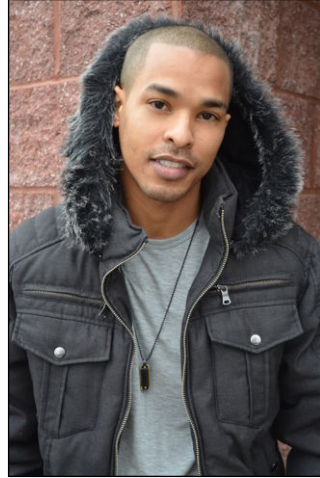

CHOSEN MODEL MANAGEMENT AJ DUNBAR

HEIGHT: 5'11" HAIR: BLACK EYES: BROWN SUIT: 40" LENGTH: R SHIRT: 15" SLEEVE: 34" WAIST: 30" INSEAM: 31" SHOE: 10

CHOSEN MODEL MANAGEMENT AJ DUNBAR

HEIGHT: 5'11" HAIR: BLACK EYES: BROWN SUIT: 40" LENGTH: R SHIRT: 15" SLEEVE: 34" WAIST: 30" INSEAM: 31" SHOE: 10

CHOSEN MODEL MANAGEMENT
AJ DUNBAR

HEIGHT: 5'11" HAIR: BLACK EYES: BROWN SUIT: 40" LENGTH: R SHIRT: 15" SLEEVE: 34" WAIST: 30" INSEAM: 31" SHOE: 10