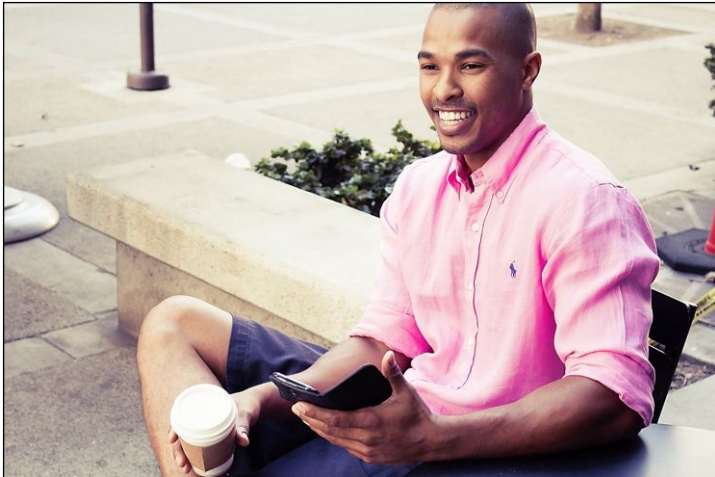

CHOSEN MODEL MANAGEMENT AJ DUNBAR

HEIGHT: 5'11" HAIR: BLACK EYES: BROWN SUIT: 40" LENGTH: R SHIRT: 15" SLEEVE: 34" WAIST: 30" INSEAM: 31" SHOE: 10

CHOSEN MODEL MANAGEMENT AJ DUNBAR

HEIGHT: 5'11" HAIR: BLACK EYES: BROWN SUIT: 40" LENGTH: R SHIRT: 15" SLEEVE: 34" WAIST: 30" INSEAM: 31" SHOE: 10

CHOSEN MODEL MANAGEMENT
AJ DUNBAR

HEIGHT: 5'11" HAIR: BLACK EYES: BROWN SUIT: 40" LENGTH: R SHIRT: 15" SLEEVE: 34" WAIST: 30" INSEAM: 31" SHOE: 10