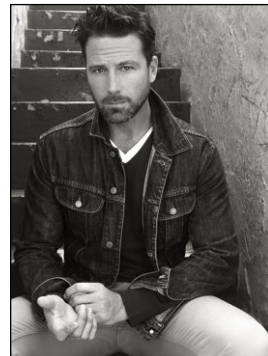

CHOSEN MODEL MANAGEMENT

JASON MCALISTER

HEIGHT: 6'2" HAIR: BROWN EYES: BLUE SUIT: 41" LENGTH: L SHIRT: 16" SLEEVE: 34" WAIST: 32" INSEAM: 34" SHOE: 12

CHOSEN MODEL MANAGEMENT
JASON MCALISTER

HEIGHT: 6'2" HAIR: BROWN EYES: BLUE SUIT: 41" LENGTH: L SHIRT: 16" SLEEVE: 34" WAIST: 32" INSEAM: 34" SHOE: 12