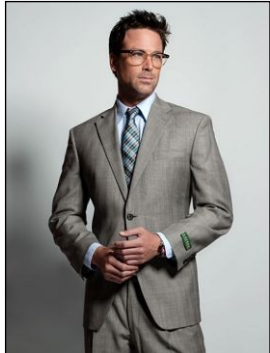

CHOSEN MODEL MANAGEMENT

JASON MCALISTER

HEIGHT: 6'2" HAIR: BROWN EYES: BLUE SUIT: 41" LENGTH: L SHIRT: 16" SLEEVE: 34" WAIST: 32" INSEAM: 34" SHOE: 12

CHOSEN MODEL MANAGEMENT
JASON MCALISTER

HEIGHT: 6'2" HAIR: BROWN EYES: BLUE SUIT: 41" LENGTH: L SHIRT: 16" SLEEVE: 34" WAIST: 32" INSEAM: 34" SHOE: 12