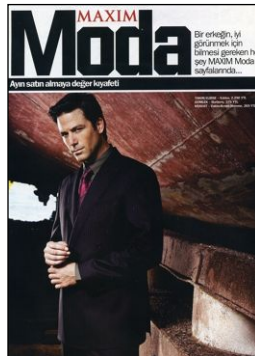

CHOSEN MODEL MANAGEMENT

JASON MCALISTER

HEIGHT: 6'2" HAIR: BROWN EYES: BLUE SUIT: 41" LENGTH: L SHIRT: 16" SLEEVE: 34" WAIST: 32" INSEAM: 34" SHOE: 12

CHOSEN MODEL MANAGEMENT
JASON MCALISTER

HEIGHT: 6'2" HAIR: BROWN EYES: BLUE SUIT: 41" LENGTH: L SHIRT: 16" SLEEVE: 34" WAIST: 32" INSEAM: 34" SHOE: 12