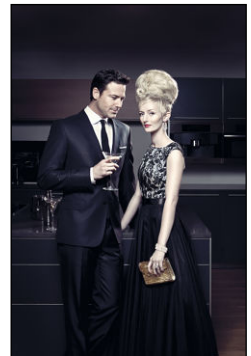

CHOSEN MODEL MANAGEMENT

JASON MCALISTER

HEIGHT: 6'2" HAIR: BROWN EYES: BLUE SUIT: 41" LENGTH: L SHIRT: 16" SLEEVE: 34" WAIST: 32" INSEAM: 34" SHOE: 12

CHOSEN MODEL MANAGEMENT
JASON MCALISTER

HEIGHT: 6'2" HAIR: BROWN EYES: BLUE SUIT: 41" LENGTH: L SHIRT: 16" SLEEVE: 34" WAIST: 32" INSEAM: 34" SHOE: 12