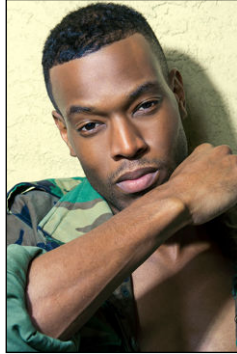

# CHOSEN MODEL MANAGEMENT JAY MCGEE

HEIGHT: 6'1" HAIR: BROWN EYES: BROWN SUIT: 38" LENGTH: L SHIRT: 15" SLEEVE: 35" WAIST: 28" INSEAM: 33" SHOE: 11

# CHOSEN MODEL MANAGEMENT JAY MCGEE

HEIGHT: 6'1" HAIR: BROWN EYES: BROWN SUIT: 38" LENGTH: L SHIRT: 15" SLEEVE: 35" WAIST: 28" INSEAM: 33" SHOE: 11

CHOSEN MODEL MANAGEMENT  
**JAY MCGEE**

HEIGHT: 6'1" HAIR: BROWN EYES: BROWN SUIT: 38" LENGTH: L SHIRT: 15" SLEEVE: 35" WAIST: 28" INSEAM: 33" SHOE: 11