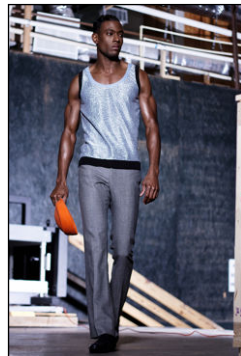

# CHOSEN MODEL MANAGEMENT JAY MCGEE

HEIGHT: 6'1" HAIR: BROWN EYES: BROWN SUIT: 38" LENGTH: L SHIRT: 15" SLEEVE: 35" WAIST: 28" INSEAM: 33" SHOE: 11

# CHOSEN MODEL MANAGEMENT JAY MCGEE

HEIGHT: 6'1" HAIR: BROWN EYES: BROWN SUIT: 38" LENGTH: L SHIRT: 15" SLEEVE: 35" WAIST: 28" INSEAM: 33" SHOE: 11

CHOSEN MODEL MANAGEMENT  
**JAY MCGEE**

HEIGHT: 6'1" HAIR: BROWN EYES: BROWN SUIT: 38" LENGTH: L SHIRT: 15" SLEEVE: 35" WAIST: 28" INSEAM: 33" SHOE: 11