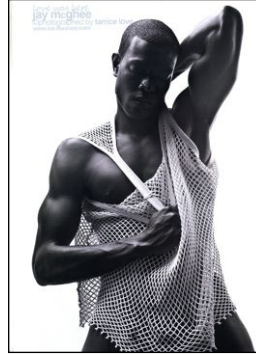

# CHOSEN MODEL MANAGEMENT JAY MCGEE

HEIGHT: 6'1" HAIR: BROWN EYES: BROWN SUIT: 38" LENGTH: L SHIRT: 15" SLEEVE: 35" WAIST: 28" INSEAM: 33" SHOE: 11

# CHOSEN MODEL MANAGEMENT JAY MCGEE

HEIGHT: 6'1" HAIR: BROWN EYES: BROWN SUIT: 38" LENGTH: L SHIRT: 15" SLEEVE: 35" WAIST: 28" INSEAM: 33" SHOE: 11

CHOSEN MODEL MANAGEMENT  
**JAY MCGEE**

HEIGHT: 6'1" HAIR: BROWN EYES: BROWN SUIT: 38" LENGTH: L SHIRT: 15" SLEEVE: 35" WAIST: 28" INSEAM: 33" SHOE: 11