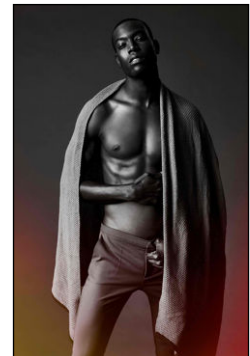

# CHOSEN MODEL MANAGEMENT JAY MCGEE

HEIGHT: 6'1" HAIR: BROWN EYES: BROWN SUIT: 38" LENGTH: L SHIRT: 15" SLEEVE: 35" WAIST: 28" INSEAM: 33" SHOE: 11

# CHOSEN MODEL MANAGEMENT JAY MCGEE

HEIGHT: 6'1" HAIR: BROWN EYES: BROWN SUIT: 38" LENGTH: L SHIRT: 15" SLEEVE: 35" WAIST: 28" INSEAM: 33" SHOE: 11

CHOSEN MODEL MANAGEMENT  
**JAY MCGEE**

HEIGHT: 6'1" HAIR: BROWN EYES: BROWN SUIT: 38" LENGTH: L SHIRT: 15" SLEEVE: 35" WAIST: 28" INSEAM: 33" SHOE: 11