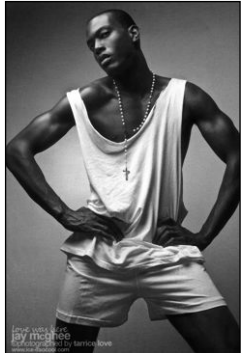

# CHOSEN MODEL MANAGEMENT JAY MCGEE

HEIGHT: 6'1" HAIR: BROWN EYES: BROWN SUIT: 38" LENGTH: L SHIRT: 15" SLEEVE: 35" WAIST: 28" INSEAM: 33" SHOE: 11

# CHOSEN MODEL MANAGEMENT JAY MCGEE

HEIGHT: 6'1" HAIR: BROWN EYES: BROWN SUIT: 38" LENGTH: L SHIRT: 15" SLEEVE: 35" WAIST: 28" INSEAM: 33" SHOE: 11

CHOSEN MODEL MANAGEMENT  
**JAY MCGEE**

HEIGHT: 6'1" HAIR: BROWN EYES: BROWN SUIT: 38" LENGTH: L SHIRT: 15" SLEEVE: 35" WAIST: 28" INSEAM: 33" SHOE: 11