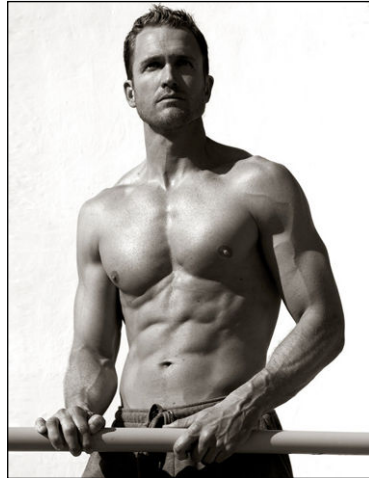

CHOSEN MODEL MANAGEMENT SCOT SANBORN

HEIGHT: 6'2" HAIR: BLONDE EYES: BLUE SUIT: 42" LENGTH: L SHIRT: 15.5" SLEEVE: 35" WAIST: 32" INSEAM: 33" SHOE: 12

CHOSEN MODEL MANAGEMENT
SCOT SANBORN

HEIGHT: 6'2" HAIR: BLONDE EYES: BLUE SUIT: 42" LENGTH: L SHIRT: 15.5" SLEEVE: 35" WAIST: 32" INSEAM: 33" SHOE: 12

CHOSEN MODEL MANAGEMENT
SCOT SANBORN

HEIGHT: 6'2" HAIR: BLONDE EYES: BLUE SUIT: 42" LENGTH: L SHIRT: 15.5" SLEEVE: 35" WAIST: 32" INSEAM: 33" SHOE: 12