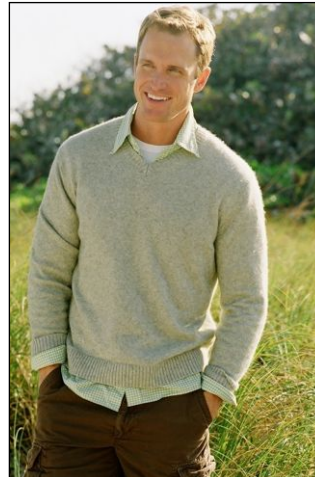

CHOSEN MODEL MANAGEMENT SCOT SANBORN

HEIGHT: 6'2" HAIR: BLONDE EYES: BLUE SUIT: 42" LENGTH: L SHIRT: 15.5" SLEEVE: 35" WAIST: 32" INSEAM: 33" SHOE: 12

CHOSEN MODEL MANAGEMENT
SCOT SANBORN

HEIGHT: 6'2" HAIR: BLONDE EYES: BLUE SUIT: 42" LENGTH: L SHIRT: 15.5" SLEEVE: 35" WAIST: 32" INSEAM: 33" SHOE: 12

CHOSEN MODEL MANAGEMENT
SCOT SANBORN

HEIGHT: 6'2" HAIR: BLONDE EYES: BLUE SUIT: 42" LENGTH: L SHIRT: 15.5" SLEEVE: 35" WAIST: 32" INSEAM: 33" SHOE: 12