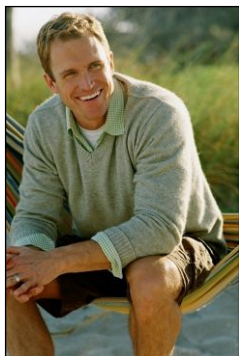

CHOSEN MODEL MANAGEMENT SCOT SANBORN

HEIGHT: 6'2" HAIR: BLONDE EYES: BLUE SUIT: 42" LENGTH: L SHIRT: 15.5" SLEEVE: 35" WAIST: 32" INSEAM: 33" SHOE: 12

CHOSEN MODEL MANAGEMENT
SCOT SANBORN

HEIGHT: 6'2" HAIR: BLONDE EYES: BLUE SUIT: 42" LENGTH: L SHIRT: 15.5" SLEEVE: 35" WAIST: 32" INSEAM: 33" SHOE: 12