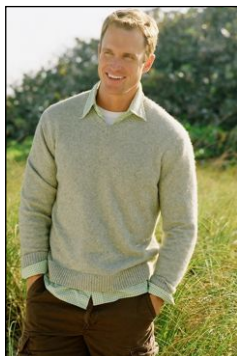

CHOSEN MODEL MANAGEMENT SCOT SANBORN

HEIGHT: 6'2" HAIR: BLONDE EYES: BLUE SUIT: 42" LENGTH: L SHIRT: 15.5" SLEEVE: 35" WAIST: 32" INSEAM: 33" SHOE: 12

CHOSEN MODEL MANAGEMENT
SCOT SANBORN

HEIGHT: 6'2" HAIR: BLONDE EYES: BLUE SUIT: 42" LENGTH: L SHIRT: 15.5" SLEEVE: 35" WAIST: 32" INSEAM: 33" SHOE: 12