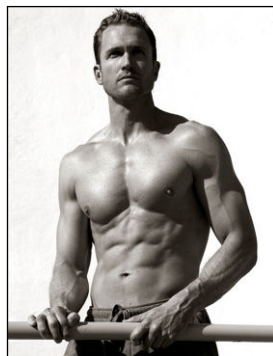

CHOSEN MODEL MANAGEMENT SCOT SANBORN

HEIGHT: 6'2" HAIR: BLONDE EYES: BLUE SUIT: 42" LENGTH: L SHIRT: 15.5" SLEEVE: 35" WAIST: 32" INSEAM: 33" SHOE: 12

CHOSEN MODEL MANAGEMENT
SCOT SANBORN

HEIGHT: 6'2" HAIR: BLONDE EYES: BLUE SUIT: 42" LENGTH: L SHIRT: 15.5" SLEEVE: 35" WAIST: 32" INSEAM: 33" SHOE: 12