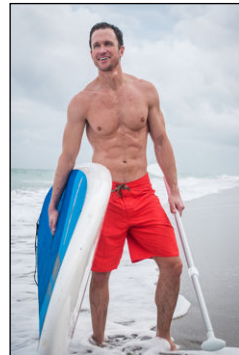

CHOSEN MODEL MANAGEMENT SCOT SANBORN

HEIGHT: 6'2" HAIR: BLONDE EYES: BLUE SUIT: 42" LENGTH: L SHIRT: 15.5" SLEEVE: 35" WAIST: 32" INSEAM: 33" SHOE: 12

CHOSEN MODEL MANAGEMENT
SCOT SANBORN

HEIGHT: 6'2" HAIR: BLONDE EYES: BLUE SUIT: 42" LENGTH: L SHIRT: 15.5" SLEEVE: 35" WAIST: 32" INSEAM: 33" SHOE: 12