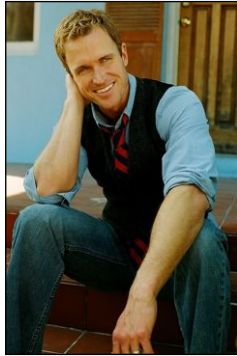

CHOSEN MODEL MANAGEMENT SCOT SANBORN

HEIGHT: 6'2" HAIR: BLONDE EYES: BLUE SUIT: 42" LENGTH: L SHIRT: 15.5" SLEEVE: 35" WAIST: 32" INSEAM: 33" SHOE: 12

CHOSEN MODEL MANAGEMENT
SCOT SANBORN

HEIGHT: 6'2" HAIR: BLONDE EYES: BLUE SUIT: 42" LENGTH: L SHIRT: 15.5" SLEEVE: 35" WAIST: 32" INSEAM: 33" SHOE: 12