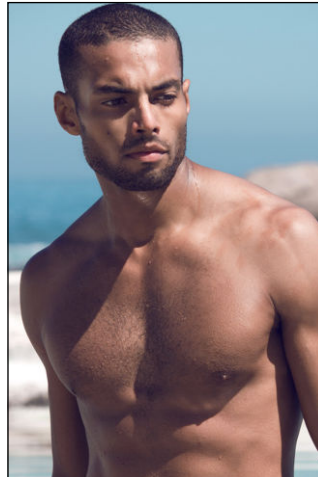

CHOSEN MODEL MANAGEMENT  
**SEAN MYRIE**

HEIGHT: 6' HAIR: BLACK EYES: BROWN SUIT: 38" LENGTH: L SHIRT: 15.5" SLEEVE: 35" WAIST: 32" INSEAM: 32" SHOE: 11

# CHOSEN MODEL MANAGEMENT SEAN MYRIE

HEIGHT: 6' HAIR: BLACK EYES: BROWN SUIT: 38" LENGTH: L SHIRT: 15.5" SLEEVE: 35" WAIST: 32" INSEAM: 32" SHOE: 11