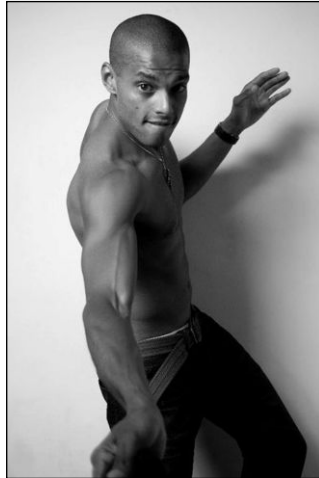

CHOSEN MODEL MANAGEMENT  
**SEAN MYRIE**

HEIGHT: 6' HAIR: BLACK EYES: BROWN SUIT: 38" LENGTH: L SHIRT: 15.5" SLEEVE: 35" WAIST: 32" INSEAM: 32" SHOE: 11

# CHOSEN MODEL MANAGEMENT SEAN MYRIE

HEIGHT: 6' HAIR: BLACK EYES: BROWN SUIT: 38" LENGTH: L SHIRT: 15.5" SLEEVE: 35" WAIST: 32" INSEAM: 32" SHOE: 11