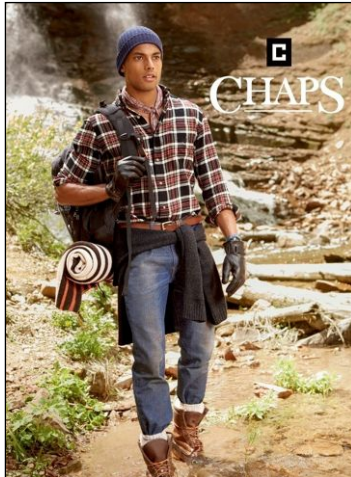

CHOSEN MODEL MANAGEMENT  
**SEAN MYRIE**

HEIGHT: 6' HAIR: BLACK EYES: BROWN SUIT: 38" LENGTH: L SHIRT: 15.5" SLEEVE: 35" WAIST: 32" INSEAM: 32" SHOE: 11

# CHOSEN MODEL MANAGEMENT SEAN MYRIE

HEIGHT: 6' HAIR: BLACK EYES: BROWN SUIT: 38" LENGTH: L SHIRT: 15.5" SLEEVE: 35" WAIST: 32" INSEAM: 32" SHOE: 11