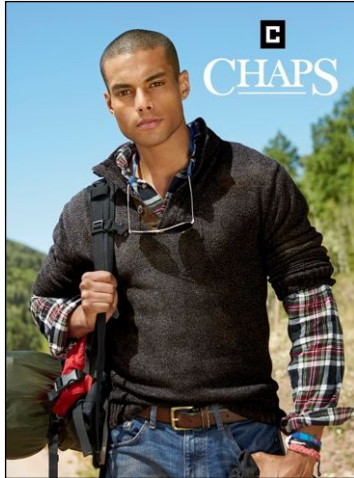

CHOSEN MODEL MANAGEMENT  
**SEAN MYRIE**

HEIGHT: 6' HAIR: BLACK EYES: BROWN SUIT: 38" LENGTH: L SHIRT: 15.5" SLEEVE: 35" WAIST: 32" INSEAM: 32" SHOE: 11

# CHOSEN MODEL MANAGEMENT SEAN MYRIE

HEIGHT: 6' HAIR: BLACK EYES: BROWN SUIT: 38" LENGTH: L SHIRT: 15.5" SLEEVE: 35" WAIST: 32" INSEAM: 32" SHOE: 11