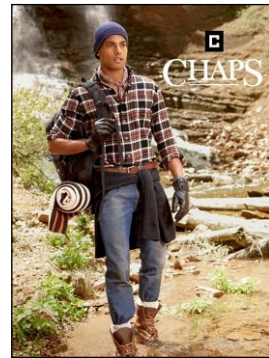

CHOSEN MODEL MANAGEMENT SEAN MYRIE

HEIGHT: 6' HAIR: BLACK EYES: BROWN SUIT: 38" LENGTH: L SHIRT: 15.5" SLEEVE: 35" WAIST: 32" INSEAM: 32" SHOE: 11

CHOSEN MODEL MANAGEMENT SEAN MYRIE

HEIGHT: 6' HAIR: BLACK EYES: BROWN SUIT: 38" LENGTH: L SHIRT: 15.5" SLEEVE: 35" WAIST: 32" INSEAM: 32" SHOE: 11