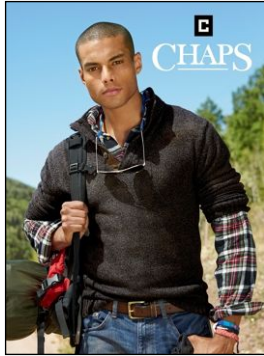

CHOSEN MODEL MANAGEMENT SEAN MYRIE

HEIGHT: 6' HAIR: BLACK EYES: BROWN SUIT: 38" LENGTH: L SHIRT: 15.5" SLEEVE: 35" WAIST: 32" INSEAM: 32" SHOE: 11

CHOSEN MODEL MANAGEMENT SEAN MYRIE

HEIGHT: 6' HAIR: BLACK EYES: BROWN SUIT: 38" LENGTH: L SHIRT: 15.5" SLEEVE: 35" WAIST: 32" INSEAM: 32" SHOE: 11