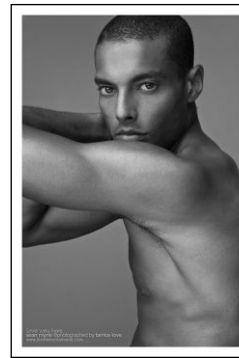

CHOSEN MODEL MANAGEMENT SEAN MYRIE

HEIGHT: 6' HAIR: BLACK EYES: BROWN SUIT: 38" LENGTH: L SHIRT: 15.5" SLEEVE: 35" WAIST: 32" INSEAM: 32" SHOE: 11

CHOSEN MODEL MANAGEMENT SEAN MYRIE

HEIGHT: 6' HAIR: BLACK EYES: BROWN SUIT: 38" LENGTH: L SHIRT: 15.5" SLEEVE: 35" WAIST: 32" INSEAM: 32" SHOE: 11