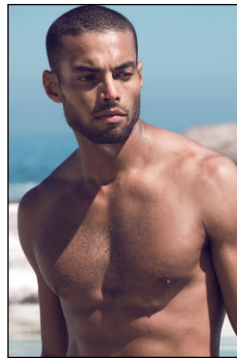

CHOSEN MODEL MANAGEMENT SEAN MYRIE

HEIGHT: 6' HAIR: BLACK EYES: BROWN SUIT: 38" LENGTH: L SHIRT: 15.5" SLEEVE: 35" WAIST: 32" INSEAM: 32" SHOE: 11

CHOSEN MODEL MANAGEMENT SEAN MYRIE

HEIGHT: 6' HAIR: BLACK EYES: BROWN SUIT: 38" LENGTH: L SHIRT: 15.5" SLEEVE: 35" WAIST: 32" INSEAM: 32" SHOE: 11