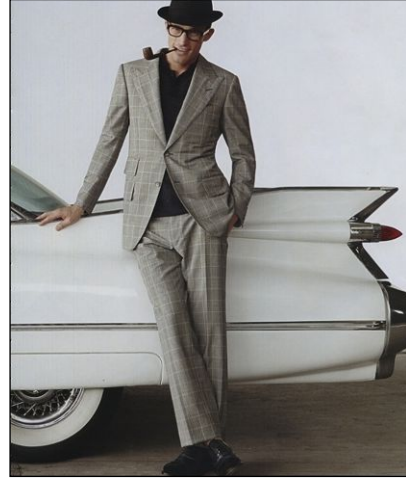

# CHOSEN MODEL MANAGEMENT WADE PONIC

HEIGHT: 6'1" HAIR: BROWN EYES: BLUE SUIT: 40" LENGTH: L SHIRT: 15.5" SLEEVE: 34" WAIST: 31" INSEAM: 32" SHOE: 10.5