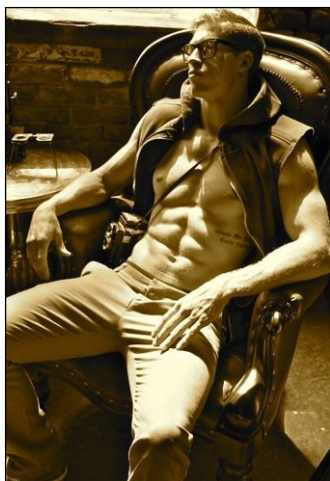

CHOSEN MODEL MANAGEMENT
LOGAN ROBINSON

HEIGHT: 6'2.5" HAIR: DARK BLONDE EYES: BLUE SUIT: 41" LENGTH: L SHIRT: 16" SLEEVE: 35" WAIST: 32" INSEAM: 33" SHOE: 11

CHOSEN MODEL MANAGEMENT LOGAN ROBINSON

HEIGHT: 6'2.5" HAIR: DARK BLONDE EYES: BLUE SUIT: 41" LENGTH: L SHIRT: 16" SLEEVE: 35" WAIST: 32" INSEAM: 33" SHOE: 11

CHOSEN MODEL MANAGEMENT
LOGAN ROBINSON

HEIGHT: 6'2.5" HAIR: DARK BLONDE EYES: BLUE SUIT: 41" LENGTH: L SHIRT: 16" SLEEVE: 35" WAIST: 32" INSEAM: 33" SHOE: 11