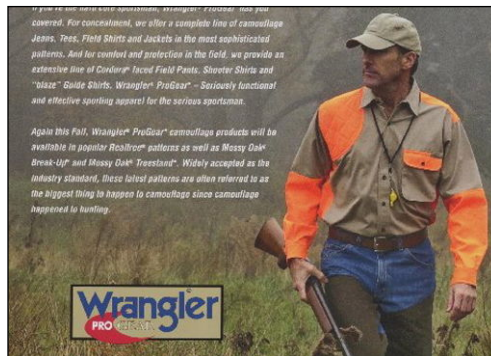

CHOSEN MODEL MANAGEMENT
ROBERT GRESHAM

HEIGHT: 6'2" HAIR: SALT & PEPPER EYES: GREEN SUIT: 42" LENGTH: L SHIRT: 16" SLEEVE: 35" WAIST: 32" INSEAM: 34" SHOE: 11

CHOSEN MODEL MANAGEMENT ROBERT GRESHAM

HEIGHT: 6'2" HAIR: SALT & PEPPER EYES: GREEN SUIT: 42" LENGTH: L SHIRT: 16" SLEEVE: 35" WAIST: 32" INSEAM: 34" SHOE: 11