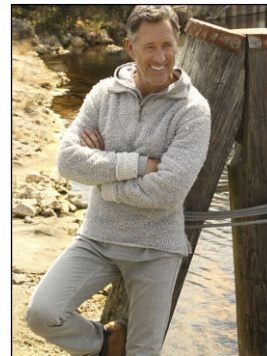

CHOSEN MODEL MANAGEMENT
ROBERT GRESHAM

HEIGHT: 6'2" HAIR: SALT & PEPPER EYES: GREEN SUIT: 42" LENGTH: L SHIRT: 16" SLEEVE: 35" WAIST: 32" INSEAM: 34" SHOE: 11

CHOSEN MODEL MANAGEMENT ROBERT GRESHAM

HEIGHT: 6'2" HAIR: SALT & PEPPER EYES: GREEN SUIT: 42" LENGTH: L SHIRT: 16" SLEEVE: 35" WAIST: 32" INSEAM: 34" SHOE: 11