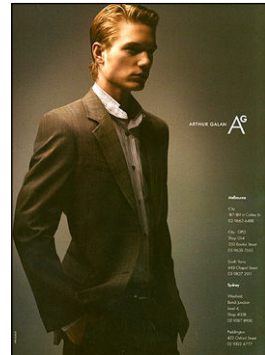

# CHOSEN MODEL MANAGEMENT DAVID MCKAY

HEIGHT: 6'1" HAIR: BLONDE EYES: GREEN SUIT: 40" LENGTH: L SHIRT: 15.5" SLEEVE: 35" WAIST: 31" INSEAM: 33" SHOE: 11