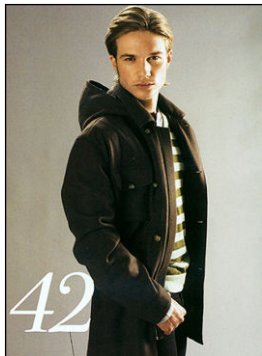

# CHOSEN MODEL MANAGEMENT DAVID MCKAY

HEIGHT: 6'1" HAIR: BLONDE EYES: GREEN SUIT: 40" LENGTH: L SHIRT: 15.5" SLEEVE: 35" WAIST: 31" INSEAM: 33" SHOE: 11