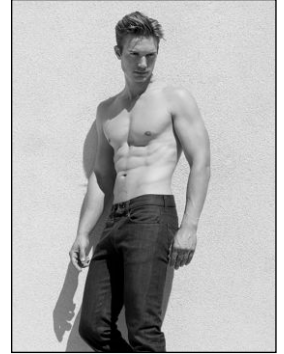

# CHOSEN MODEL MANAGEMENT DAVID MCKAY

HEIGHT: 6'1" HAIR: BLONDE EYES: GREEN SUIT: 40" LENGTH: L SHIRT: 15.5" SLEEVE: 35" WAIST: 31" INSEAM: 33" SHOE: 11