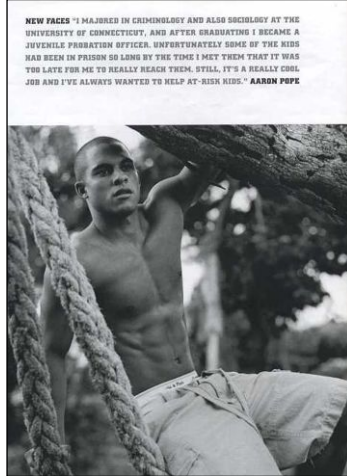

CHOSEN MODEL MANAGEMENT AARON POPE

HEIGHT: 6'1" HAIR: BLACK EYES: BROWN SUIT: 40" LENGTH: R SHIRT: 15.5" SLEEVE: 33" WAIST: 32" INSEAM: 32" SHOE: 10.5

CHOSEN MODEL MANAGEMENT AARON POPE

HEIGHT: 6'1" HAIR: BLACK EYES: BROWN SUIT: 40" LENGTH: R SHIRT: 15.5" SLEEVE: 33" WAIST: 32" INSEAM: 32" SHOE: 10.5