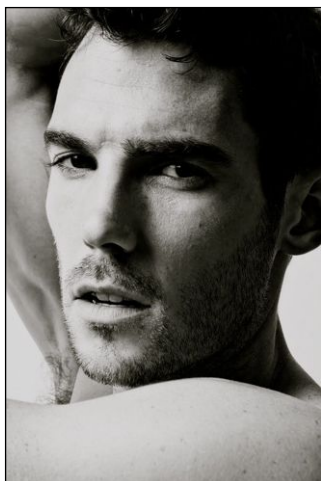

CHOSEN MODEL MANAGEMENT
ADAM GURR

HEIGHT: 6'1" HAIR: BROWN EYES: HAZEL SUIT: 40" LENGTH: R SHIRT: 15.5" SLEEVE: 34" WAIST: 31" INSEAM: 33" SHOE: 10

CHOSEN MODEL MANAGEMENT
ADAM GURR

HEIGHT: 6'1" HAIR: BROWN EYES: HAZEL SUIT: 40" LENGTH: R SHIRT: 15.5" SLEEVE: 34" WAIST: 31" INSEAM: 33" SHOE: 10