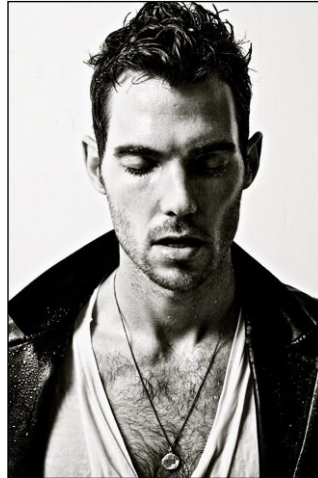

CHOSEN MODEL MANAGEMENT
ADAM GURR

HEIGHT: 6'1" HAIR: BROWN EYES: HAZEL SUIT: 40" LENGTH: R SHIRT: 15.5" SLEEVE: 34" WAIST: 31" INSEAM: 33" SHOE: 10

CHOSEN MODEL MANAGEMENT
ADAM GURR

HEIGHT: 6'1" HAIR: BROWN EYES: HAZEL SUIT: 40" LENGTH: R SHIRT: 15.5" SLEEVE: 34" WAIST: 31" INSEAM: 33" SHOE: 10