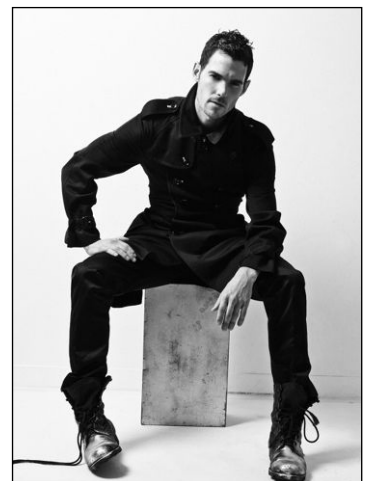

CHOSEN MODEL MANAGEMENT
ADAM GURR

HEIGHT: 6'1" HAIR: BROWN EYES: HAZEL SUIT: 40" LENGTH: R SHIRT: 15.5" SLEEVE: 34" WAIST: 31" INSEAM: 33" SHOE: 10

CHOSEN MODEL MANAGEMENT
ADAM GURR

HEIGHT: 6'1" HAIR: BROWN EYES: HAZEL SUIT: 40" LENGTH: R SHIRT: 15.5" SLEEVE: 34" WAIST: 31" INSEAM: 33" SHOE: 10