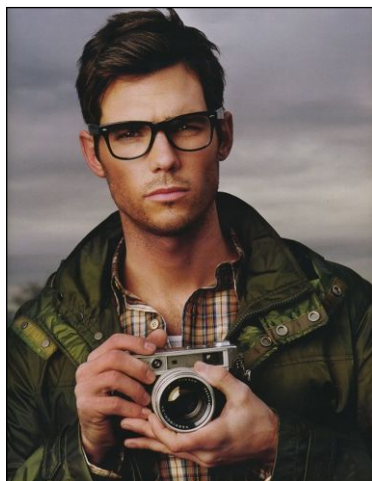

CHOSEN MODEL MANAGEMENT
ADAM GURR

HEIGHT: 6'1" HAIR: BROWN EYES: HAZEL SUIT: 40" LENGTH: R SHIRT: 15.5" SLEEVE: 34" WAIST: 31" INSEAM: 33" SHOE: 10

CHOSEN MODEL MANAGEMENT
ADAM GURR

HEIGHT: 6'1" HAIR: BROWN EYES: HAZEL SUIT: 40" LENGTH: R SHIRT: 15.5" SLEEVE: 34" WAIST: 31" INSEAM: 33" SHOE: 10