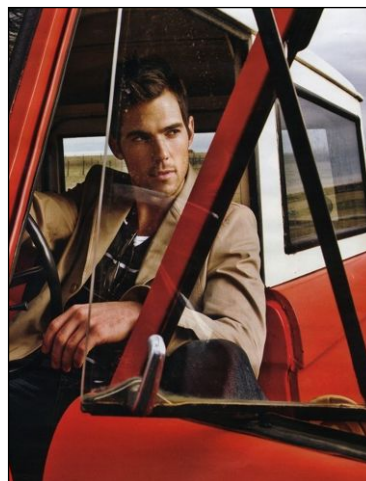

CHOSEN MODEL MANAGEMENT
ADAM GURR

HEIGHT: 6'1" HAIR: BROWN EYES: HAZEL SUIT: 40" LENGTH: R SHIRT: 15.5" SLEEVE: 34" WAIST: 31" INSEAM: 33" SHOE: 10

CHOSEN MODEL MANAGEMENT
ADAM GURR

HEIGHT: 6'1" HAIR: BROWN EYES: HAZEL SUIT: 40" LENGTH: R SHIRT: 15.5" SLEEVE: 34" WAIST: 31" INSEAM: 33" SHOE: 10