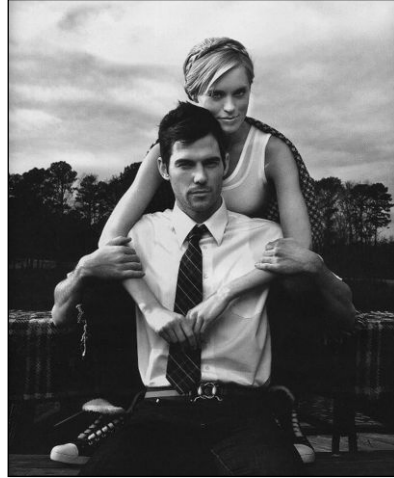

CHOSEN MODEL MANAGEMENT
ADAM GURR

HEIGHT: 6'1" HAIR: BROWN EYES: HAZEL SUIT: 40" LENGTH: R SHIRT: 15.5" SLEEVE: 34" WAIST: 31" INSEAM: 33" SHOE: 10

CHOSEN MODEL MANAGEMENT
ADAM GURR

HEIGHT: 6'1" HAIR: BROWN EYES: HAZEL SUIT: 40" LENGTH: R SHIRT: 15.5" SLEEVE: 34" WAIST: 31" INSEAM: 33" SHOE: 10