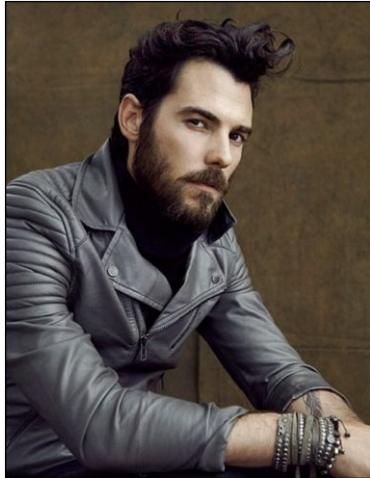

CHOSEN MODEL MANAGEMENT
ADAM GURR

HEIGHT: 6'1" HAIR: BROWN EYES: HAZEL SUIT: 40" LENGTH: R SHIRT: 15.5" SLEEVE: 34" WAIST: 31" INSEAM: 33" SHOE: 10

CHOSEN MODEL MANAGEMENT
ADAM GURR

HEIGHT: 6'1" HAIR: BROWN EYES: HAZEL SUIT: 40" LENGTH: R SHIRT: 15.5" SLEEVE: 34" WAIST: 31" INSEAM: 33" SHOE: 10