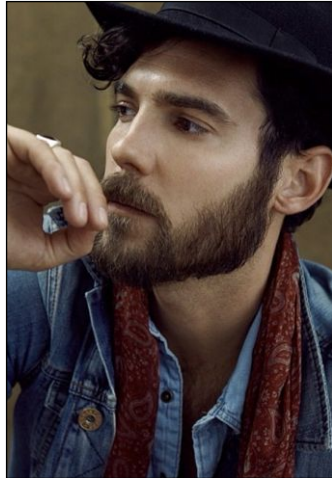

CHOSEN MODEL MANAGEMENT
ADAM GURR

HEIGHT: 6'1" HAIR: BROWN EYES: HAZEL SUIT: 40" LENGTH: R SHIRT: 15.5" SLEEVE: 34" WAIST: 31" INSEAM: 33" SHOE: 10

CHOSEN MODEL MANAGEMENT
ADAM GURR

HEIGHT: 6'1" HAIR: BROWN EYES: HAZEL SUIT: 40" LENGTH: R SHIRT: 15.5" SLEEVE: 34" WAIST: 31" INSEAM: 33" SHOE: 10