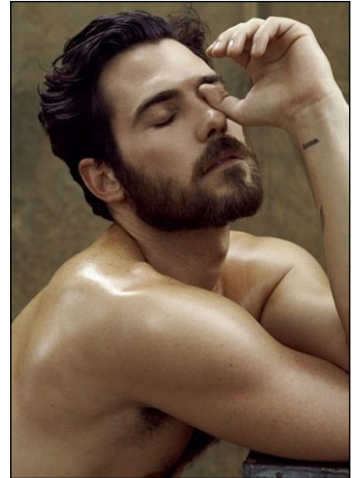

CHOSEN MODEL MANAGEMENT
ADAM GURR

HEIGHT: 6'1" HAIR: BROWN EYES: HAZEL SUIT: 40" LENGTH: R SHIRT: 15.5" SLEEVE: 34" WAIST: 31" INSEAM: 33" SHOE: 10

CHOSEN MODEL MANAGEMENT
ADAM GURR

HEIGHT: 6'1" HAIR: BROWN EYES: HAZEL SUIT: 40" LENGTH: R SHIRT: 15.5" SLEEVE: 34" WAIST: 31" INSEAM: 33" SHOE: 10