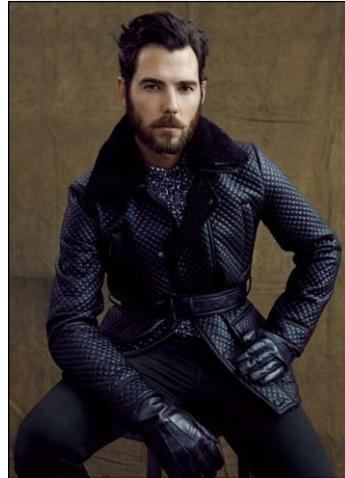

CHOSEN MODEL MANAGEMENT
ADAM GURR

HEIGHT: 6'1" HAIR: BROWN EYES: HAZEL SUIT: 40" LENGTH: R SHIRT: 15.5" SLEEVE: 34" WAIST: 31" INSEAM: 33" SHOE: 10

CHOSEN MODEL MANAGEMENT
ADAM GURR

HEIGHT: 6'1" HAIR: BROWN EYES: HAZEL SUIT: 40" LENGTH: R SHIRT: 15.5" SLEEVE: 34" WAIST: 31" INSEAM: 33" SHOE: 10