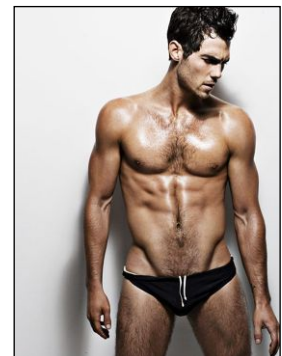

CHOSEN MODEL MANAGEMENT ADAM GURR

HEIGHT: 6'1" HAIR: BROWN EYES: HAZEL SUIT: 40" LENGTH: R SHIRT: 15.5" SLEEVE: 34" WAIST: 31" INSEAM: 33" SHOE: 10

CHOSEN MODEL MANAGEMENT ADAM GURR

HEIGHT: 6'1" HAIR: BROWN EYES: HAZEL SUIT: 40" LENGTH: R SHIRT: 15.5" SLEEVE: 34" WAIST: 31" INSEAM: 33" SHOE: 10