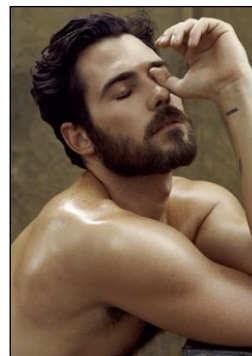

CHOSEN MODEL MANAGEMENT ADAM GURR

HEIGHT: 6'1" HAIR: BROWN EYES: HAZEL SUIT: 40" LENGTH: R SHIRT: 15.5" SLEEVE: 34" WAIST: 31" INSEAM: 33" SHOE: 10

CHOSEN MODEL MANAGEMENT ADAM GURR

HEIGHT: 6'1" HAIR: BROWN EYES: HAZEL SUIT: 40" LENGTH: R SHIRT: 15.5" SLEEVE: 34" WAIST: 31" INSEAM: 33" SHOE: 10