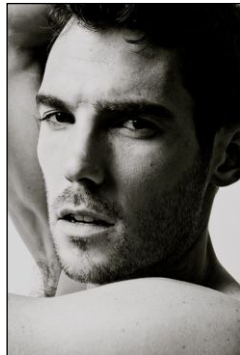

CHOSEN MODEL MANAGEMENT ADAM GURR

HEIGHT: 6'1" HAIR: BROWN EYES: HAZEL SUIT: 40" LENGTH: R SHIRT: 15.5" SLEEVE: 34" WAIST: 31" INSEAM: 33" SHOE: 10

CHOSEN MODEL MANAGEMENT ADAM GURR

HEIGHT: 6'1" HAIR: BROWN EYES: HAZEL SUIT: 40" LENGTH: R SHIRT: 15.5" SLEEVE: 34" WAIST: 31" INSEAM: 33" SHOE: 10