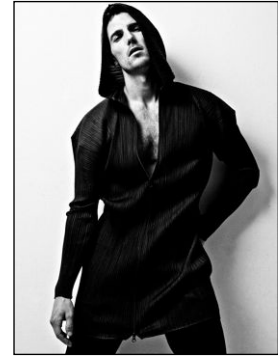

CHOSEN MODEL MANAGEMENT ADAM GURR

HEIGHT: 6'1" HAIR: BROWN EYES: HAZEL SUIT: 40" LENGTH: R SHIRT: 15.5" SLEEVE: 34" WAIST: 31" INSEAM: 33" SHOE: 10

CHOSEN MODEL MANAGEMENT ADAM GURR

HEIGHT: 6'1" HAIR: BROWN EYES: HAZEL SUIT: 40" LENGTH: R SHIRT: 15.5" SLEEVE: 34" WAIST: 31" INSEAM: 33" SHOE: 10