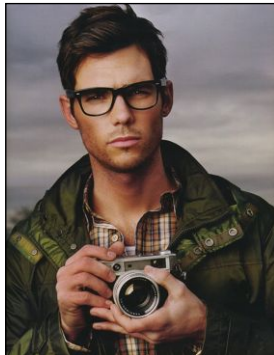

CHOSEN MODEL MANAGEMENT ADAM GURR

HEIGHT: 6'1" HAIR: BROWN EYES: HAZEL SUIT: 40" LENGTH: R SHIRT: 15.5" SLEEVE: 34" WAIST: 31" INSEAM: 33" SHOE: 10

CHOSEN MODEL MANAGEMENT ADAM GURR

HEIGHT: 6'1" HAIR: BROWN EYES: HAZEL SUIT: 40" LENGTH: R SHIRT: 15.5" SLEEVE: 34" WAIST: 31" INSEAM: 33" SHOE: 10