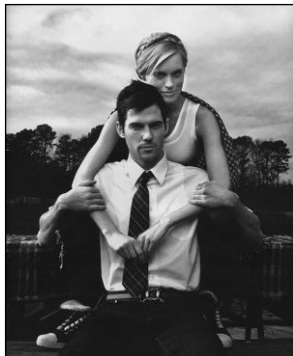

CHOSEN MODEL MANAGEMENT ADAM GURR

HEIGHT: 6'1" HAIR: BROWN EYES: HAZEL SUIT: 40" LENGTH: R SHIRT: 15.5" SLEEVE: 34" WAIST: 31" INSEAM: 33" SHOE: 10

CHOSEN MODEL MANAGEMENT ADAM GURR

HEIGHT: 6'1" HAIR: BROWN EYES: HAZEL SUIT: 40" LENGTH: R SHIRT: 15.5" SLEEVE: 34" WAIST: 31" INSEAM: 33" SHOE: 10