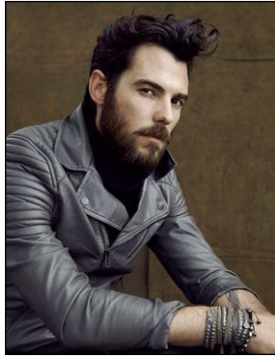

CHOSEN MODEL MANAGEMENT ADAM GURR

HEIGHT: 6'1" HAIR: BROWN EYES: HAZEL SUIT: 40" LENGTH: R SHIRT: 15.5" SLEEVE: 34" WAIST: 31" INSEAM: 33" SHOE: 10

CHOSEN MODEL MANAGEMENT ADAM GURR

HEIGHT: 6'1" HAIR: BROWN EYES: HAZEL SUIT: 40" LENGTH: R SHIRT: 15.5" SLEEVE: 34" WAIST: 31" INSEAM: 33" SHOE: 10