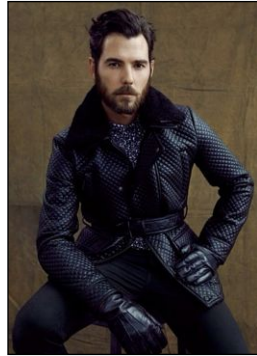

CHOSEN MODEL MANAGEMENT ADAM GURR

HEIGHT: 6'1" HAIR: BROWN EYES: HAZEL SUIT: 40" LENGTH: R SHIRT: 15.5" SLEEVE: 34" WAIST: 31" INSEAM: 33" SHOE: 10

CHOSEN MODEL MANAGEMENT ADAM GURR

HEIGHT: 6'1" HAIR: BROWN EYES: HAZEL SUIT: 40" LENGTH: R SHIRT: 15.5" SLEEVE: 34" WAIST: 31" INSEAM: 33" SHOE: 10