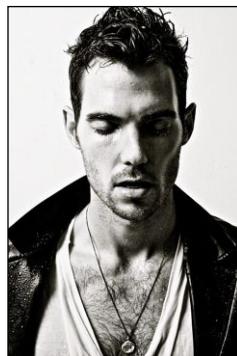

CHOSEN MODEL MANAGEMENT ADAM GURR

HEIGHT: 6'1" HAIR: BROWN EYES: HAZEL SUIT: 40" LENGTH: R SHIRT: 15.5" SLEEVE: 34" WAIST: 31" INSEAM: 33" SHOE: 10

CHOSEN MODEL MANAGEMENT ADAM GURR

HEIGHT: 6'1" HAIR: BROWN EYES: HAZEL SUIT: 40" LENGTH: R SHIRT: 15.5" SLEEVE: 34" WAIST: 31" INSEAM: 33" SHOE: 10