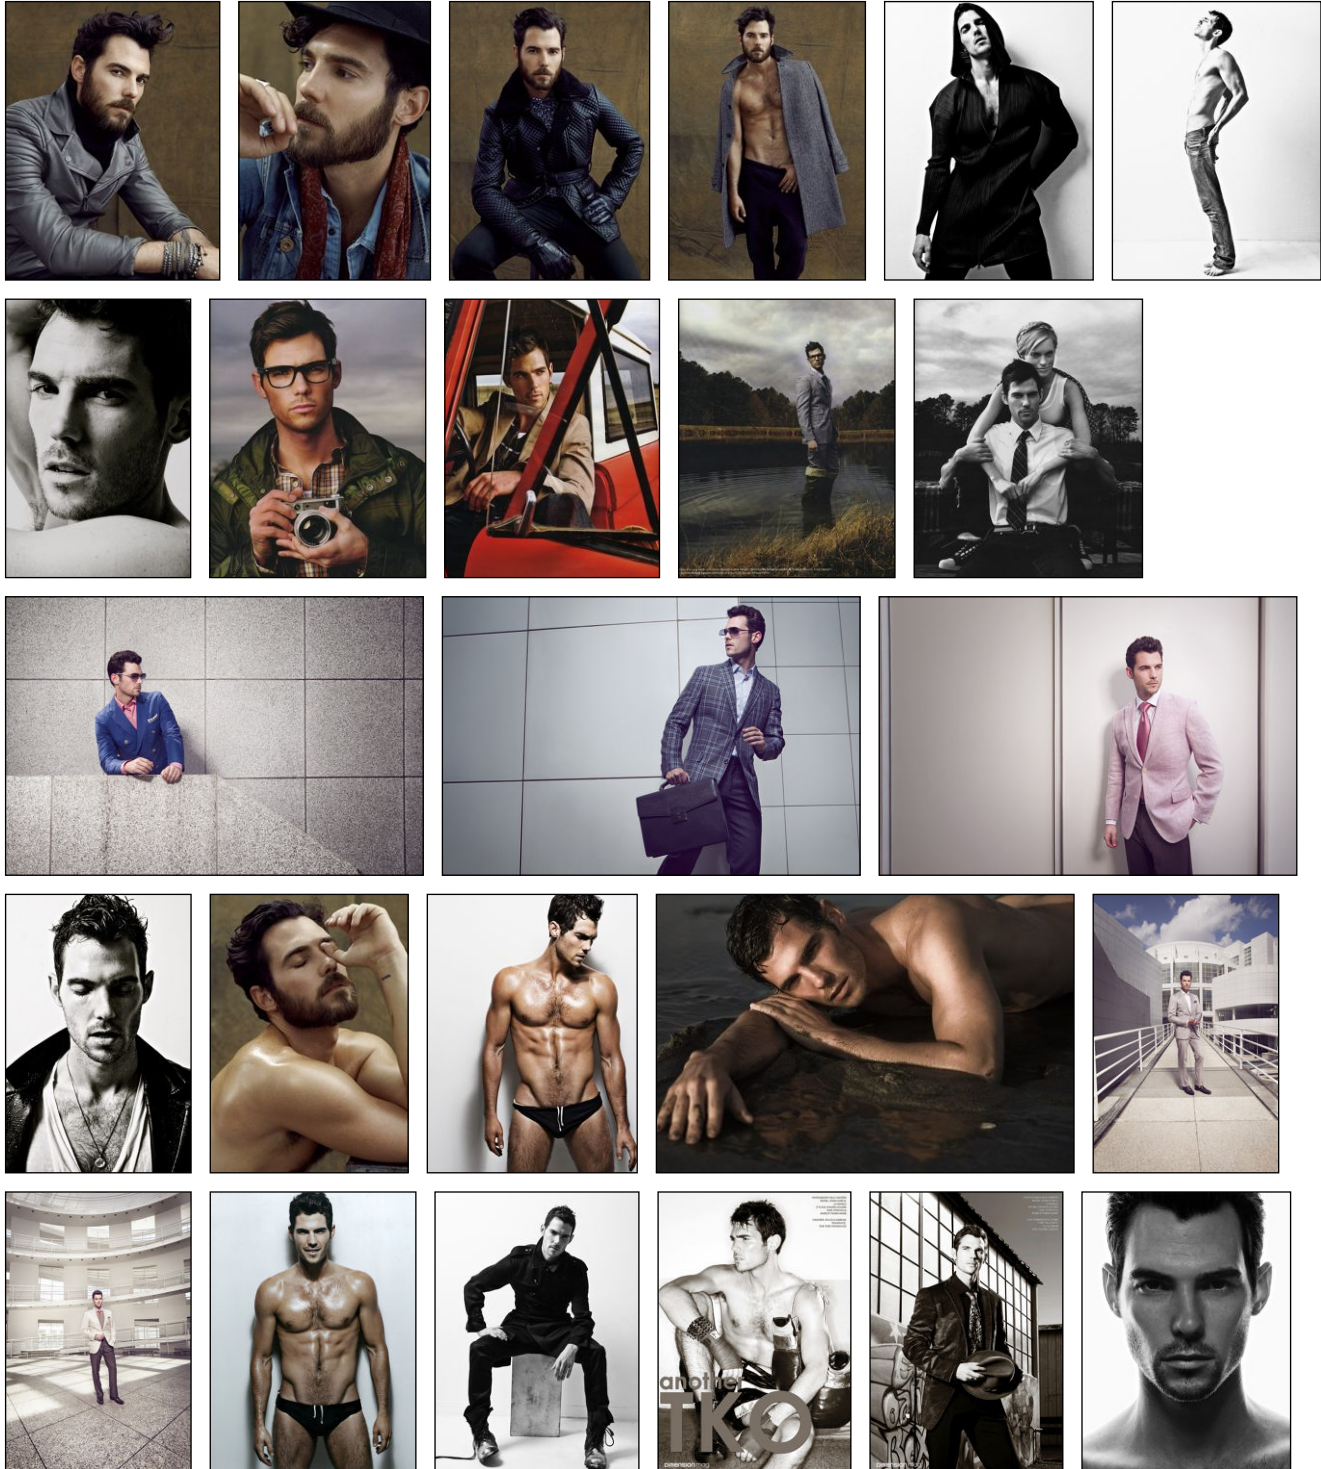

CHOSEN MODEL MANAGEMENT ADAM GURR

HEIGHT: 6'1" HAIR: BROWN EYES: HAZEL SUIT: 40" LENGTH: R SHIRT: 15.5" SLEEVE: 34" WAIST: 31" INSEAM: 33" SHOE: 10

CHOSEN MODEL MANAGEMENT
ADAM GURR

HEIGHT: 6'1" HAIR: BROWN EYES: HAZEL SUIT: 40" LENGTH: R SHIRT: 15.5" SLEEVE: 34" WAIST: 31" INSEAM: 33" SHOE: 10