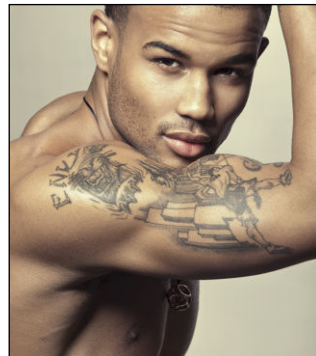

# CHOSEN MODEL MANAGEMENT ANDRE DOUGLAS

HEIGHT: 6'2" HAIR: BLACK EYES: BROWN SUIT: 40" LENGTH: L SHIRT: 15" SLEEVE: 34" WAIST: 31" INSEAM: 34" SHOE: 11

# CHOSEN MODEL MANAGEMENT ANDRE DOUGLAS

HEIGHT: 6'2" HAIR: BLACK EYES: BROWN SUIT: 40" LENGTH: L SHIRT: 15" SLEEVE: 34" WAIST: 31" INSEAM: 34" SHOE: 11

CHOSEN MODEL MANAGEMENT  
**ANDRE DOUGLAS**

HEIGHT: 6'2" HAIR: BLACK EYES: BROWN SUIT: 40" LENGTH: L SHIRT: 15" SLEEVE: 34" WAIST: 31" INSEAM: 34" SHOE: 11