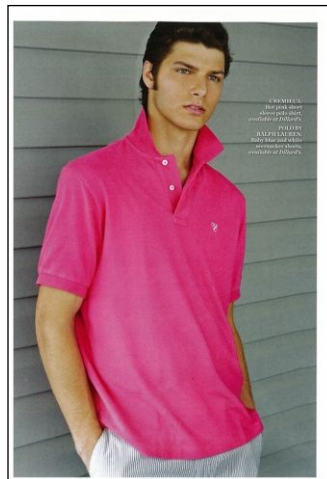

CHOSEN MODEL MANAGEMENT
CARSON STARNES

HEIGHT: 6'1" HAIR: DARK BROWN EYES: GREEN SUIT: 38" LENGTH: L SHIRT: 15" SLEEVE: 33" WAIST: 30" INSEAM: 32" SHOE: 10

CHOSEN MODEL MANAGEMENT
CARSON STARNES

HEIGHT: 6'1" HAIR: DARK BROWN EYES: GREEN SUIT: 38" LENGTH: L SHIRT: 15" SLEEVE: 33" WAIST: 30" INSEAM: 32" SHOE: 10

CHOSEN MODEL MANAGEMENT CARSON STARNES

HEIGHT: 6'1" HAIR: DARK BROWN EYES: GREEN SUIT: 38" LENGTH: L SHIRT: 15" SLEEVE: 33" WAIST: 30" INSEAM: 32" SHOE: 10