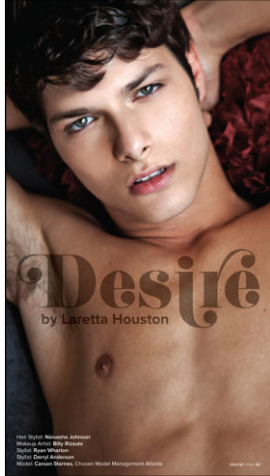

CHOSEN MODEL MANAGEMENT
CARSON STARNES

HEIGHT: 6'1" HAIR: DARK BROWN EYES: GREEN SUIT: 38" LENGTH: L SHIRT: 15" SLEEVE: 33" WAIST: 30" INSEAM: 32" SHOE: 10

CHOSEN MODEL MANAGEMENT
CARSON STARNES

HEIGHT: 6'1" HAIR: DARK BROWN EYES: GREEN SUIT: 38" LENGTH: L SHIRT: 15" SLEEVE: 33" WAIST: 30" INSEAM: 32" SHOE: 10

CHOSEN MODEL MANAGEMENT CARSON STARNES

HEIGHT: 6'1" HAIR: DARK BROWN EYES: GREEN SUIT: 38" LENGTH: L SHIRT: 15" SLEEVE: 33" WAIST: 30" INSEAM: 32" SHOE: 10