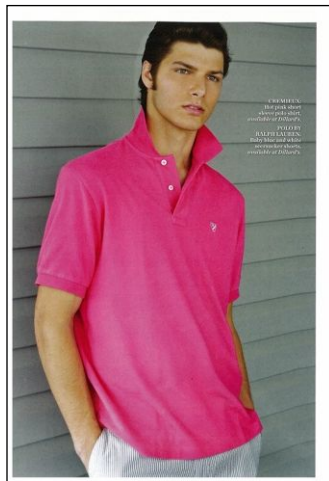

CHOSEN MODEL MANAGEMENT CARSON STARNES

HEIGHT: 6'1" HAIR: DARK BROWN EYES: GREEN SUIT: 38" LENGTH: L SHIRT: 15" SLEEVE: 33" WAIST: 30" INSEAM: 32" SHOE: 10

CHOSEN MODEL MANAGEMENT
CARSON STARNES

HEIGHT: 6'1" HAIR: DARK BROWN EYES: GREEN SUIT: 38" LENGTH: L SHIRT: 15" SLEEVE: 33" WAIST: 30" INSEAM: 32" SHOE: 10

CHOSEN MODEL MANAGEMENT CARSON STARNES

HEIGHT: 6'1" HAIR: DARK BROWN EYES: GREEN SUIT: 38" LENGTH: L SHIRT: 15" SLEEVE: 33" WAIST: 30" INSEAM: 32" SHOE: 10