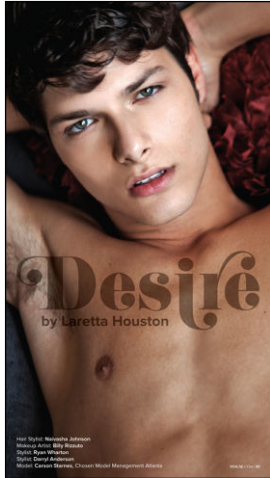

CHOSEN MODEL MANAGEMENT CARSON STARNES

HEIGHT: 6'1" HAIR: DARK BROWN EYES: GREEN SUIT: 38" LENGTH: L SHIRT: 15" SLEEVE: 33" WAIST: 30" INSEAM: 32" SHOE: 10

CHOSEN MODEL MANAGEMENT
CARSON STARNES

HEIGHT: 6'1" HAIR: DARK BROWN EYES: GREEN SUIT: 38" LENGTH: L SHIRT: 15" SLEEVE: 33" WAIST: 30" INSEAM: 32" SHOE: 10

CHOSEN MODEL MANAGEMENT CARSON STARNES

HEIGHT: 6'1" HAIR: DARK BROWN EYES: GREEN SUIT: 38" LENGTH: L SHIRT: 15" SLEEVE: 33" WAIST: 30" INSEAM: 32" SHOE: 10