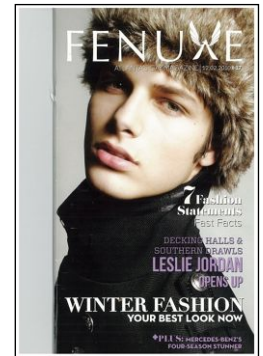

# CHOSEN MODEL MANAGEMENT CARSON STARNES

HEIGHT: 6'1" HAIR: DARK BROWN EYES: GREEN SUIT: 38" LENGTH: L SHIRT: 15" SLEEVE: 33" WAIST: 30" INSEAM: 32" SHOE: 10

CHOSEN MODEL MANAGEMENT  
**CARSON STARNES**

HEIGHT: 6'1" HAIR: DARK BROWN EYES: GREEN SUIT: 38" LENGTH: L SHIRT: 15" SLEEVE: 33" WAIST: 30" INSEAM: 32" SHOE: 10

---