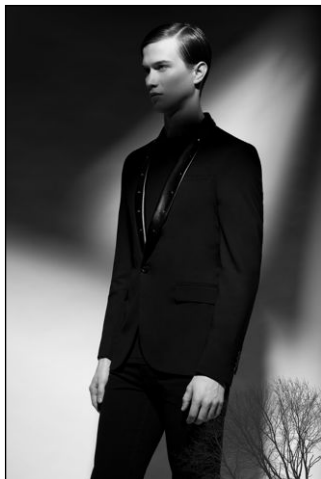

CHOSEN MODEL MANAGEMENT  
**JAMES TOLLER**

HEIGHT: 6'1" HAIR: BROWN EYES: GREEN SUIT: 38" LENGTH: L SHIRT: 15" SLEEVE: 34" WAIST: 31" INSEAM: 32" SHOE: 9.5

CHOSEN MODEL MANAGEMENT  
**JAMES TOLLER**

HEIGHT: 6'1" HAIR: BROWN EYES: GREEN SUIT: 38" LENGTH: L SHIRT: 15" SLEEVE: 34" WAIST: 31" INSEAM: 32" SHOE: 9.5

CHOSEN MODEL MANAGEMENT  
**JAMES TOLLER**

HEIGHT: 6'1" HAIR: BROWN EYES: GREEN SUIT: 38" LENGTH: L SHIRT: 15" SLEEVE: 34" WAIST: 31" INSEAM: 32" SHOE: 9.5