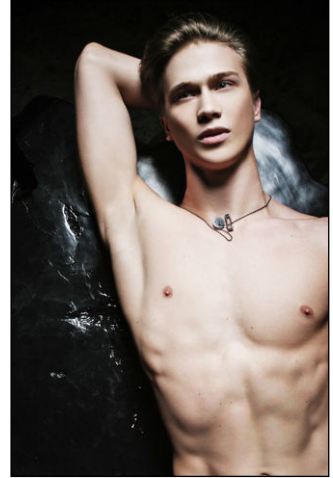

CHOSEN MODEL MANAGEMENT  
**JAMES TOLLER**

HEIGHT: 6'1" HAIR: BROWN EYES: GREEN SUIT: 38" LENGTH: L SHIRT: 15" SLEEVE: 34" WAIST: 31" INSEAM: 32" SHOE: 9.5

CHOSEN MODEL MANAGEMENT  
**JAMES TOLLER**

HEIGHT: 6'1" HAIR: BROWN EYES: GREEN SUIT: 38" LENGTH: L SHIRT: 15" SLEEVE: 34" WAIST: 31" INSEAM: 32" SHOE: 9.5

CHOSEN MODEL MANAGEMENT  
**JAMES TOLLER**

HEIGHT: 6'1" HAIR: BROWN EYES: GREEN SUIT: 38" LENGTH: L SHIRT: 15" SLEEVE: 34" WAIST: 31" INSEAM: 32" SHOE: 9.5