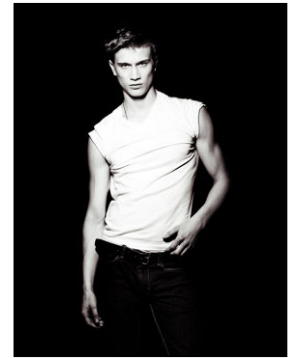

CHOSEN MODEL MANAGEMENT
JAMES TOLLER

HEIGHT: 6'1" HAIR: BROWN EYES: GREEN SUIT: 38" LENGTH: L SHIRT: 15" SLEEVE: 34" WAIST: 31" INSEAM: 32" SHOE: 9.5

CHOSEN MODEL MANAGEMENT
JAMES TOLLER

HEIGHT: 6'1" HAIR: BROWN EYES: GREEN SUIT: 38" LENGTH: L SHIRT: 15" SLEEVE: 34" WAIST: 31" INSEAM: 32" SHOE: 9.5