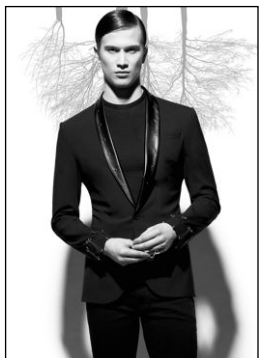

CHOSEN MODEL MANAGEMENT
JAMES TOLLER

HEIGHT: 6'1" HAIR: BROWN EYES: GREEN SUIT: 38" LENGTH: L SHIRT: 15" SLEEVE: 34" WAIST: 31" INSEAM: 32" SHOE: 9.5

CHOSEN MODEL MANAGEMENT
JAMES TOLLER

HEIGHT: 6'1" HAIR: BROWN EYES: GREEN SUIT: 38" LENGTH: L SHIRT: 15" SLEEVE: 34" WAIST: 31" INSEAM: 32" SHOE: 9.5