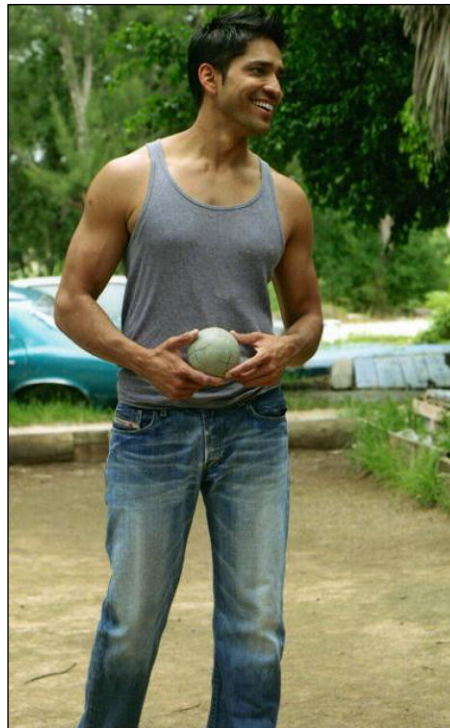

CHOSEN MODEL MANAGEMENT  
**SANDY DIAS**

HEIGHT: 6'1" HAIR: BLACK EYES: BROWN SUIT: 40" LENGTH: L SHIRT: 16" SLEEVE: 35" WAIST: 32" INSEAM: 34" SHOE: 11

---

# CHOSEN MODEL MANAGEMENT SANDY DIAS

HEIGHT: 6'1" HAIR: BLACK EYES: BROWN SUIT: 40" LENGTH: L SHIRT: 16" SLEEVE: 35" WAIST: 32" INSEAM: 34" SHOE: 11

CHOSEN MODEL MANAGEMENT  
**SANDY DIAS**

HEIGHT: 6'1" HAIR: BLACK EYES: BROWN SUIT: 40" LENGTH: L SHIRT: 16" SLEEVE: 35" WAIST: 32" INSEAM: 34" SHOE: 11