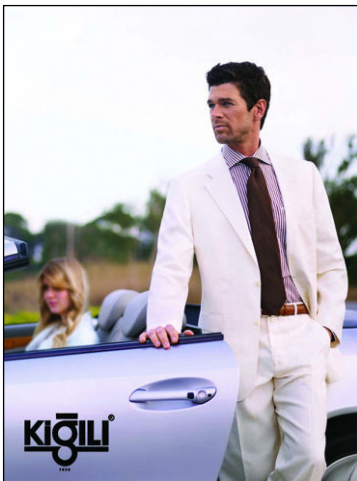

CHOSEN MODEL MANAGEMENT
BILL EDWARDS

HEIGHT: 6'1" HAIR: BROWN EYES: BLUE SUIT: 41" LENGTH: L SHIRT: 15.5" SLEEVE: 34" WAIST: 32" INSEAM: 32" SHOE: 11.5

CHOSEN MODEL MANAGEMENT
BILL EDWARDS

HEIGHT: 6'1" HAIR: BROWN EYES: BLUE SUIT: 41" LENGTH: L SHIRT: 15.5" SLEEVE: 34" WAIST: 32" INSEAM: 32" SHOE: 11.5