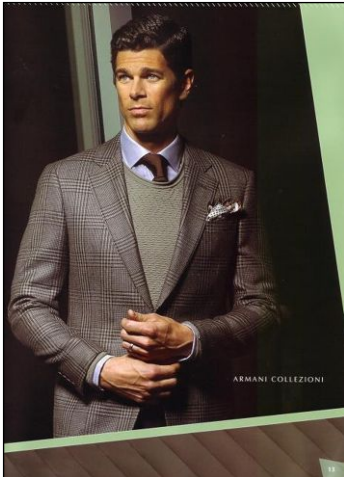

CHOSEN MODEL MANAGEMENT
BILL EDWARDS

HEIGHT: 6'1" HAIR: BROWN EYES: BLUE SUIT: 41" LENGTH: L SHIRT: 15.5" SLEEVE: 34" WAIST: 32" INSEAM: 32" SHOE: 11.5

CHOSEN MODEL MANAGEMENT
BILL EDWARDS

HEIGHT: 6'1" HAIR: BROWN EYES: BLUE SUIT: 41" LENGTH: L SHIRT: 15.5" SLEEVE: 34" WAIST: 32" INSEAM: 32" SHOE: 11.5