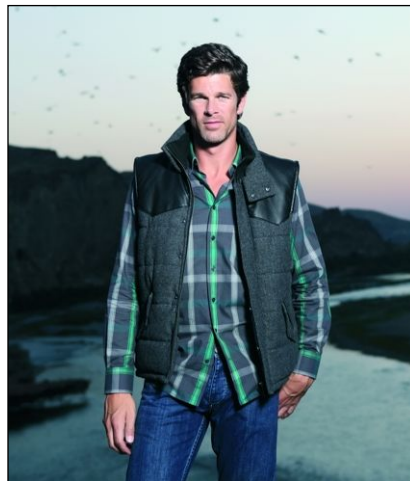

CHOSEN MODEL MANAGEMENT
BILL EDWARDS

HEIGHT: 6'1" HAIR: BROWN EYES: BLUE SUIT: 41" LENGTH: L SHIRT: 15.5" SLEEVE: 34" WAIST: 32" INSEAM: 32" SHOE: 11.5

CHOSEN MODEL MANAGEMENT
BILL EDWARDS

HEIGHT: 6'1" HAIR: BROWN EYES: BLUE SUIT: 41" LENGTH: L SHIRT: 15.5" SLEEVE: 34" WAIST: 32" INSEAM: 32" SHOE: 11.5