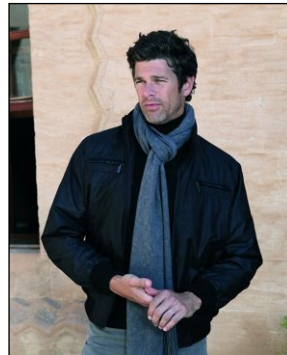

CHOSEN MODEL MANAGEMENT
BILL EDWARDS

HEIGHT: 6'1" HAIR: BROWN EYES: BLUE SUIT: 41" LENGTH: L SHIRT: 15.5" SLEEVE: 34" WAIST: 32" INSEAM: 32" SHOE: 11.5

CHOSEN MODEL MANAGEMENT BILL EDWARDS

HEIGHT: 6'1" HAIR: BROWN EYES: BLUE SUIT: 41" LENGTH: L SHIRT: 15.5" SLEEVE: 34" WAIST: 32" INSEAM: 32" SHOE: 11.5