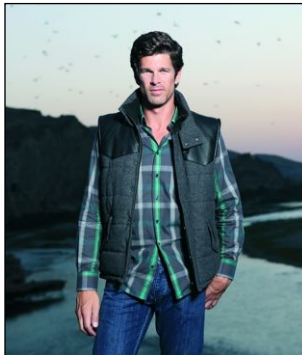

CHOSEN MODEL MANAGEMENT
BILL EDWARDS

HEIGHT: 6'1" HAIR: BROWN EYES: BLUE SUIT: 41" LENGTH: L SHIRT: 15.5" SLEEVE: 34" WAIST: 32" INSEAM: 32" SHOE: 11.5

CHOSEN MODEL MANAGEMENT BILL EDWARDS

HEIGHT: 6'1" HAIR: BROWN EYES: BLUE SUIT: 41" LENGTH: L SHIRT: 15.5" SLEEVE: 34" WAIST: 32" INSEAM: 32" SHOE: 11.5