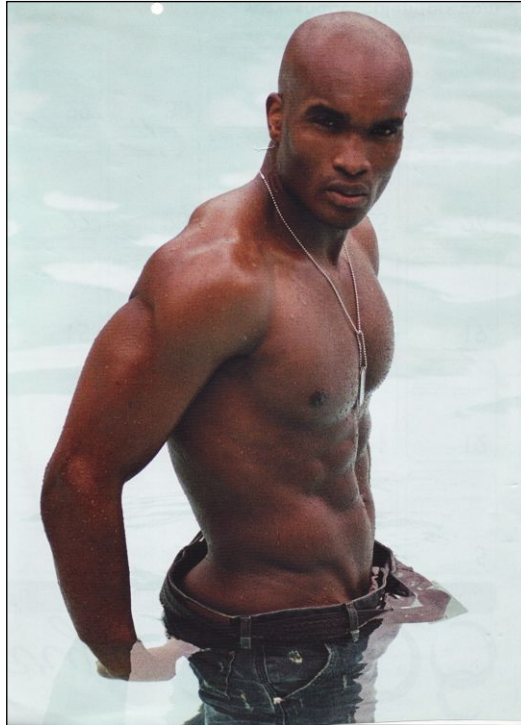

CHOSEN MODEL MANAGEMENT  
**TYRELL WARE**

HEIGHT: 6'2" HAIR: BALD EYES: BROWN SUIT: 42" LENGTH: L SHIRT: 15" SLEEVE: 34" WAIST: 32" INSEAM: 34" SHOE: 11.5

CHOSEN MODEL MANAGEMENT  
**TYRELL WARE**

HEIGHT: 6'2" HAIR: BALD EYES: BROWN SUIT: 42" LENGTH: L SHIRT: 15" SLEEVE: 34" WAIST: 32" INSEAM: 34" SHOE: 11.5