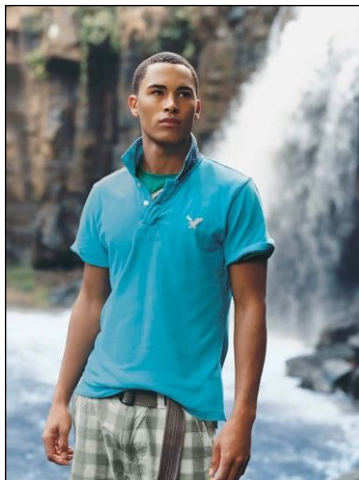

CHOSEN MODEL MANAGEMENT  
**PETER KORTENHOVEN**

HEIGHT: 6' HAIR: BLACK EYES: BROWN SUIT: 40" LENGTH: R SHIRT: 16" SLEEVE: 33" WAIST: 31" INSEAM: 32" SHOE: 11

CHOSEN MODEL MANAGEMENT

# PETER KORTENHOVEN

HEIGHT: 6' HAIR: BLACK EYES: BROWN SUIT: 40" LENGTH: R SHIRT: 16" SLEEVE: 33" WAIST: 31" INSEAM: 32" SHOE: 11

---