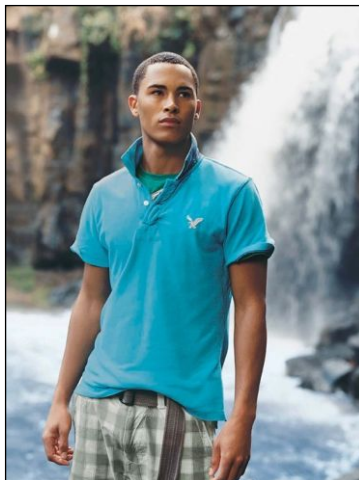

CHOSEN MODEL MANAGEMENT PETER KORTENHOVEN

HEIGHT: 6' HAIR: BLACK EYES: BROWN SUIT: 40" LENGTH: R SHIRT: 16" SLEEVE: 33" WAIST: 31" INSEAM: 32" SHOE: 11

CHOSEN MODEL MANAGEMENT

PETER KORTENHOVEN

HEIGHT: 6' HAIR: BLACK EYES: BROWN SUIT: 40" LENGTH: R SHIRT: 16" SLEEVE: 33" WAIST: 31" INSEAM: 32" SHOE: 11