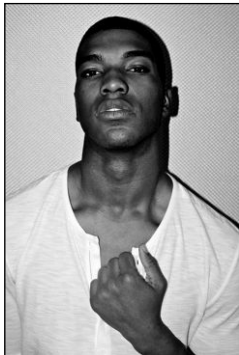

CHOSEN MODEL MANAGEMENT
JAVIS WILLIAMS

HEIGHT: 6'3" HAIR: BLACK EYES: BROWN SUIT: 40" LENGTH: L SHIRT: 16" SLEEVE: 36" WAIST: 32" INSEAM: 34" SHOE: 12

CHOSEN MODEL MANAGEMENT
JAVIS WILLIAMS

HEIGHT: 6'3" HAIR: BLACK EYES: BROWN SUIT: 40" LENGTH: L SHIRT: 16" SLEEVE: 36" WAIST: 32" INSEAM: 34" SHOE: 12