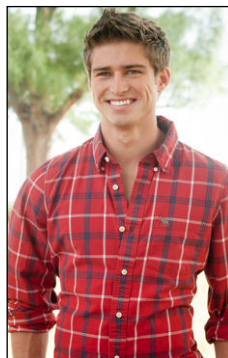

CHOSEN MODEL MANAGEMENT
NIKLAUS DEAN

HEIGHT: 6'2" HAIR: LIGHT BROWN EYES: HAZEL SUIT: 41" LENGTH: L SHIRT: 16" SLEEVE: 35" WAIST: 32" INSEAM: 33" SHOE: 12

CHOSEN MODEL MANAGEMENT
NIKLAUS DEAN

HEIGHT: 6'2" HAIR: LIGHT BROWN EYES: HAZEL SUIT: 41" LENGTH: L SHIRT: 16" SLEEVE: 35" WAIST: 32" INSEAM: 33" SHOE: 12