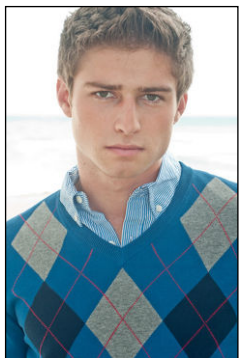

CHOSEN MODEL MANAGEMENT
NIKLAUS DEAN

HEIGHT: 6'2" HAIR: LIGHT BROWN EYES: HAZEL SUIT: 41" LENGTH: L SHIRT: 16" SLEEVE: 35" WAIST: 32" INSEAM: 33" SHOE: 12

CHOSEN MODEL MANAGEMENT
NIKLAUS DEAN

HEIGHT: 6'2" HAIR: LIGHT BROWN EYES: HAZEL SUIT: 41" LENGTH: L SHIRT: 16" SLEEVE: 35" WAIST: 32" INSEAM: 33" SHOE: 12