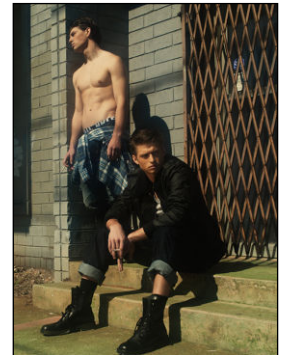

CHOSEN MODEL MANAGEMENT
NIKLAUS DEAN

HEIGHT: 6'2" HAIR: LIGHT BROWN EYES: HAZEL SUIT: 41" LENGTH: L SHIRT: 16" SLEEVE: 35" WAIST: 32" INSEAM: 33" SHOE: 12

CHOSEN MODEL MANAGEMENT
NIKLAUS DEAN

HEIGHT: 6'2" HAIR: LIGHT BROWN EYES: HAZEL SUIT: 41" LENGTH: L SHIRT: 16" SLEEVE: 35" WAIST: 32" INSEAM: 33" SHOE: 12