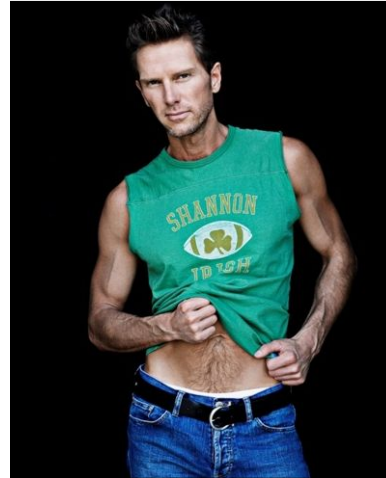

CHOSEN MODEL MANAGEMENT
FLOYD ATTEBERRY

HEIGHT: 6'2" HAIR: LIGHT BROWN EYES: GREEN SUIT: 41" LENGTH: L SHIRT: 16" SLEEVE: 33" WAIST: 32" INSEAM: 34" SHOE: 10.5

CHOSEN MODEL MANAGEMENT FLOYD ATTEBERRY

HEIGHT: 6'2" HAIR: LIGHT BROWN EYES: GREEN SUIT: 41" LENGTH: L SHIRT: 16" SLEEVE: 33" WAIST: 32" INSEAM: 34" SHOE: 10.5

BedCare™ Fitted Mattress Travel Cover Helps You Avoid Allergens While You're Away From Home
NEW! Now there's an easy and convenient way to protect yourself from allergens in mattresses you sleep on while you're traveling. Since we never know what's lurking in hotel mattresses, our new BedCare™ Fitted Mattress Travel Cover is the perfect solution. It's made of soft, breathable fabric and is designed to fit snugly over the mattress, so it stays in place and won't shift around. It's also easy to wash and easy to remove. To help you stay healthy, we've built in cover the bottom sheet, top, and sleep directly on the cover. It's waterproof, so it protects you from spills, germs, or anything else found in hotel mattresses. Fit most mattresses up to 12" deep. [Learn More](#)