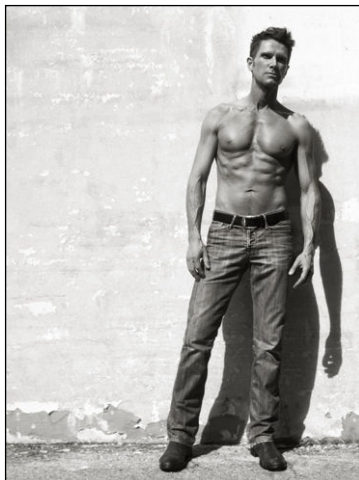

CHOSEN MODEL MANAGEMENT
FLOYD ATTEBERRY

HEIGHT: 6'2" HAIR: LIGHT BROWN EYES: GREEN SUIT: 41" LENGTH: L SHIRT: 16" SLEEVE: 33" WAIST: 32" INSEAM: 34" SHOE: 10.5

CHOSEN MODEL MANAGEMENT FLOYD ATTEBERRY

HEIGHT: 6'2" HAIR: LIGHT BROWN EYES: GREEN SUIT: 41" LENGTH: L SHIRT: 16" SLEEVE: 33" WAIST: 32" INSEAM: 34" SHOE: 10.5

BedCare™ Fitted Mattress Travel Cover Helps You Avoid Allergens While You're Away From Home
NEW! Now there's an easy and convenient way to protect yourself from allergens in mattresses you sleep on while you're traveling. Since we never know what's lurking in hotel mattresses, our new BedCare™ Fitted Mattress Travel Cover is the perfect solution. It's made of soft, breathable fabric and is designed to fit snugly over the mattress, so it stays in place and won't shift around. It's also easy to wash and easy to remove. To help you stay healthy, we've built in cover the bottom sheet, top, and sleep directly on the cover. It's waterproof, so it protects you from spills, germs, or anything else found in hotel mattresses. Fit most mattresses up to 12" deep. [Learn More](#)