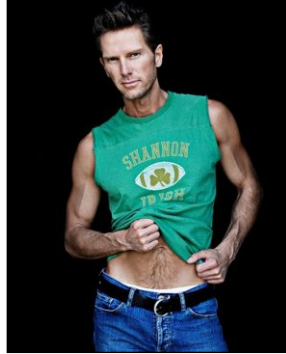

CHOSEN MODEL MANAGEMENT FLOYD ATTEBERRY

HEIGHT: 6'2" HAIR: LIGHT BROWN EYES: GREEN SUIT: 41" LENGTH: L SHIRT: 16" SLEEVE: 33" WAIST: 32" INSEAM: 34" SHOE: 10.5