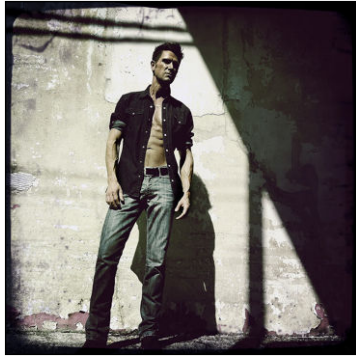

CHOSEN MODEL MANAGEMENT FLOYD ATTEBERRY

HEIGHT: 6'2" HAIR: LIGHT BROWN EYES: GREEN SUIT: 41" LENGTH: L SHIRT: 16" SLEEVE: 33" WAIST: 32" INSEAM: 34" SHOE: 10.5