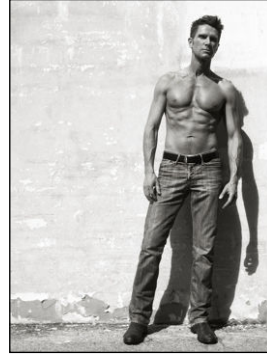

CHOSEN MODEL MANAGEMENT FLOYD ATTEBERRY

HEIGHT: 6'2" HAIR: LIGHT BROWN EYES: GREEN SUIT: 41" LENGTH: L SHIRT: 16" SLEEVE: 33" WAIST: 32" INSEAM: 34" SHOE: 10.5