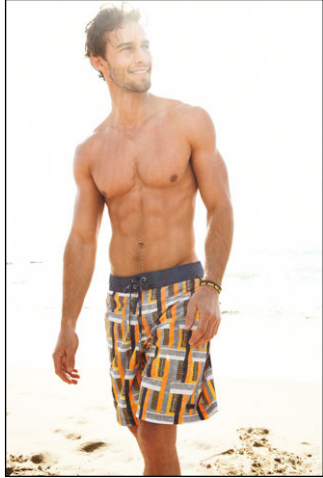

CHOSEN MODEL MANAGEMENT
JAY BYARS

HEIGHT: 6'1.5" HAIR: BROWN EYES: HAZEL SUIT: 40" LENGTH: R SHIRT: 15.5" SLEEVE: 35" WAIST: 30" INSEAM: 32" SHOE: 11.5

CHOSEN MODEL MANAGEMENT
JAY BYARS

HEIGHT: 6'1.5" HAIR: BROWN EYES: HAZEL SUIT: 40" LENGTH: R SHIRT: 15.5" SLEEVE: 35" WAIST: 30" INSEAM: 32" SHOE: 11.5

CHOSEN MODEL MANAGEMENT
JAY BYARS

HEIGHT: 6'1.5" HAIR: BROWN EYES: HAZEL SUIT: 40" LENGTH: R SHIRT: 15.5" SLEEVE: 35" WAIST: 30" INSEAM: 32" SHOE: 11.5