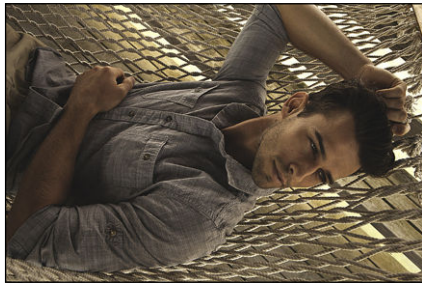

CHOSEN MODEL MANAGEMENT JAY BYARS

HEIGHT: 6'1.5" HAIR: BROWN EYES: HAZEL SUIT: 40" LENGTH: R SHIRT: 15.5" SLEEVE: 35" WAIST: 30" INSEAM: 32" SHOE: 11.5

CHOSEN MODEL MANAGEMENT
JAY BYARS

HEIGHT: 6'1.5" HAIR: BROWN EYES: HAZEL SUIT: 40" LENGTH: R SHIRT: 15.5" SLEEVE: 35" WAIST: 30" INSEAM: 32" SHOE: 11.5