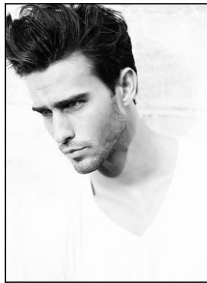

CHOSEN MODEL MANAGEMENT JAY BYARS

HEIGHT: 6'1.5" HAIR: BROWN EYES: HAZEL SUIT: 40" LENGTH: R SHIRT: 15.5" SLEEVE: 35" WAIST: 30" INSEAM: 32" SHOE: 11.5

CHOSEN MODEL MANAGEMENT
JAY BYARS

HEIGHT: 6'1.5" HAIR: BROWN EYES: HAZEL SUIT: 40" LENGTH: R SHIRT: 15.5" SLEEVE: 35" WAIST: 30" INSEAM: 32" SHOE: 11.5