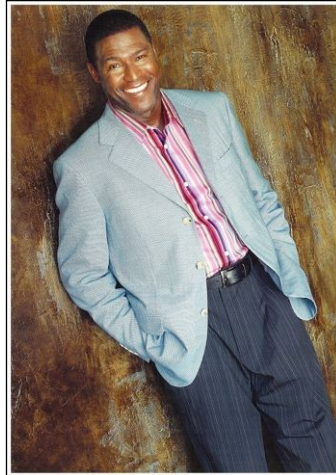

# CHOSEN MODEL MANAGEMENT BEN LAWSON

HEIGHT: 6'1" HAIR: BROWN EYES: BROWN SUIT: 44" LENGTH: L SHIRT: 16" SLEEVE: 34" WAIST: 34" INSEAM: 34" SHOE: 12

CHOSEN MODEL MANAGEMENT  
**BEN LAWSON**

HEIGHT: 6'1" HAIR: BROWN EYES: BROWN SUIT: 44" LENGTH: L SHIRT: 16" SLEEVE: 34" WAIST: 34" INSEAM: 34" SHOE: 12