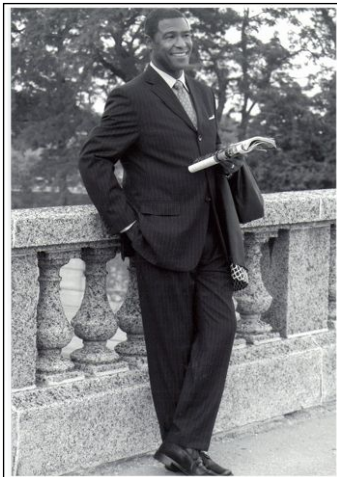

CHOSEN MODEL MANAGEMENT BEN LAWSON

HEIGHT: 6'1" HAIR: BROWN EYES: BROWN SUIT: 44" LENGTH: L SHIRT: 16" SLEEVE: 34" WAIST: 34" INSEAM: 34" SHOE: 12

CHOSEN MODEL MANAGEMENT
BEN LAWSON

HEIGHT: 6'1" HAIR: BROWN EYES: BROWN SUIT: 44" LENGTH: L SHIRT: 16" SLEEVE: 34" WAIST: 34" INSEAM: 34" SHOE: 12