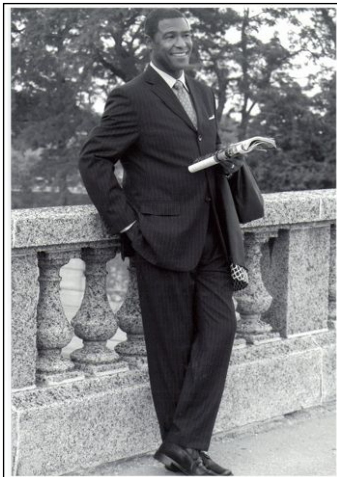

# CHOSEN MODEL MANAGEMENT BEN LAWSON

HEIGHT: 6'1" HAIR: BROWN EYES: BROWN SUIT: 44" LENGTH: L SHIRT: 16" SLEEVE: 34" WAIST: 34" INSEAM: 34" SHOE: 12

CHOSEN MODEL MANAGEMENT  
**BEN LAWSON**

HEIGHT: 6'1" HAIR: BROWN EYES: BROWN SUIT: 44" LENGTH: L SHIRT: 16" SLEEVE: 34" WAIST: 34" INSEAM: 34" SHOE: 12