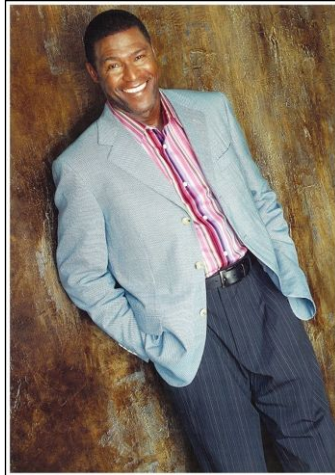

CHOSEN MODEL MANAGEMENT BEN LAWSON

HEIGHT: 6'1" HAIR: BROWN EYES: BROWN SUIT: 44" LENGTH: L SHIRT: 16" SLEEVE: 34" WAIST: 34" INSEAM: 34" SHOE: 12

CHOSEN MODEL MANAGEMENT
BEN LAWSON

HEIGHT: 6'1" HAIR: BROWN EYES: BROWN SUIT: 44" LENGTH: L SHIRT: 16" SLEEVE: 34" WAIST: 34" INSEAM: 34" SHOE: 12