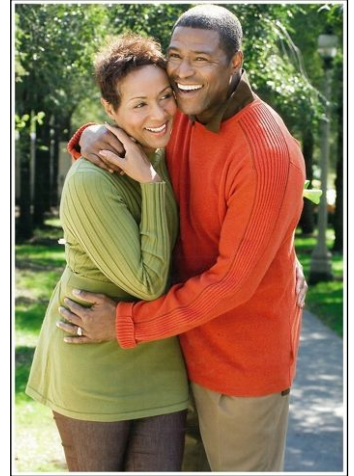

CHOSEN MODEL MANAGEMENT BEN LAWSON

HEIGHT: 6'1" HAIR: BROWN EYES: BROWN SUIT: 44" LENGTH: L SHIRT: 16" SLEEVE: 34" WAIST: 34" INSEAM: 34" SHOE: 12

CHOSEN MODEL MANAGEMENT
BEN LAWSON

HEIGHT: 6'1" HAIR: BROWN EYES: BROWN SUIT: 44" LENGTH: L SHIRT: 16" SLEEVE: 34" WAIST: 34" INSEAM: 34" SHOE: 12