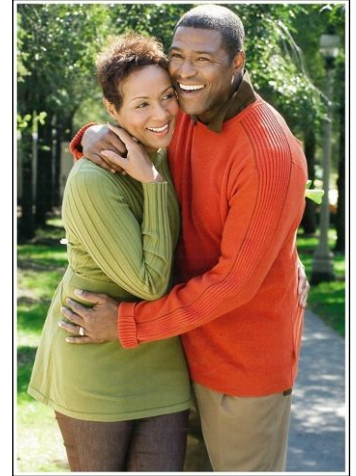

# CHOSEN MODEL MANAGEMENT BEN LAWSON

HEIGHT: 6'1" HAIR: BROWN EYES: BROWN SUIT: 44" LENGTH: L SHIRT: 16" SLEEVE: 34" WAIST: 34" INSEAM: 34" SHOE: 12

CHOSEN MODEL MANAGEMENT  
**BEN LAWSON**

HEIGHT: 6'1" HAIR: BROWN EYES: BROWN SUIT: 44" LENGTH: L SHIRT: 16" SLEEVE: 34" WAIST: 34" INSEAM: 34" SHOE: 12