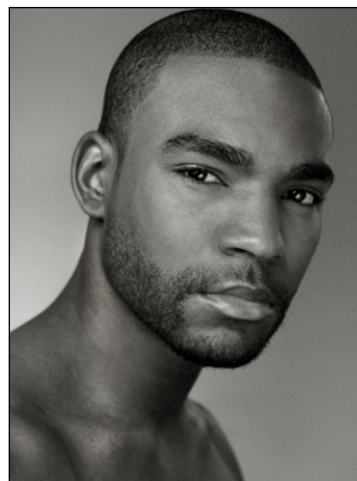

CHOSEN MODEL MANAGEMENT  
**COLIN ALLEN**

HEIGHT: 6'2" HAIR: BROWN EYES: BROWN SUIT: 40" LENGTH: L SHIRT: 16" SLEEVE: 36" WAIST: 32" INSEAM: 32" SHOE: 12

CHOSEN MODEL MANAGEMENT  
**COLIN ALLEN**

HEIGHT: 6'2" HAIR: BROWN EYES: BROWN SUIT: 40" LENGTH: L SHIRT: 16" SLEEVE: 36" WAIST: 32" INSEAM: 32" SHOE: 12

CHOSEN MODEL MANAGEMENT  
**COLIN ALLEN**

HEIGHT: 6'2" HAIR: BROWN EYES: BROWN SUIT: 40" LENGTH: L SHIRT: 16" SLEEVE: 36" WAIST: 32" INSEAM: 32" SHOE: 12