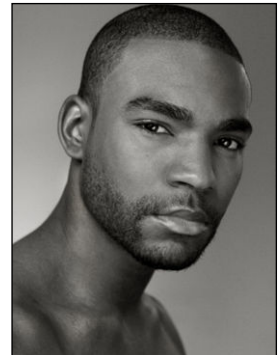

CHOSEN MODEL MANAGEMENT
COLIN ALLEN

HEIGHT: 6'2" HAIR: BROWN EYES: BROWN SUIT: 40" LENGTH: L SHIRT: 16" SLEEVE: 36" WAIST: 32" INSEAM: 32" SHOE: 12

CHOSEN MODEL MANAGEMENT
COLIN ALLEN

HEIGHT: 6'2" HAIR: BROWN EYES: BROWN SUIT: 40" LENGTH: L SHIRT: 16" SLEEVE: 36" WAIST: 32" INSEAM: 32" SHOE: 12