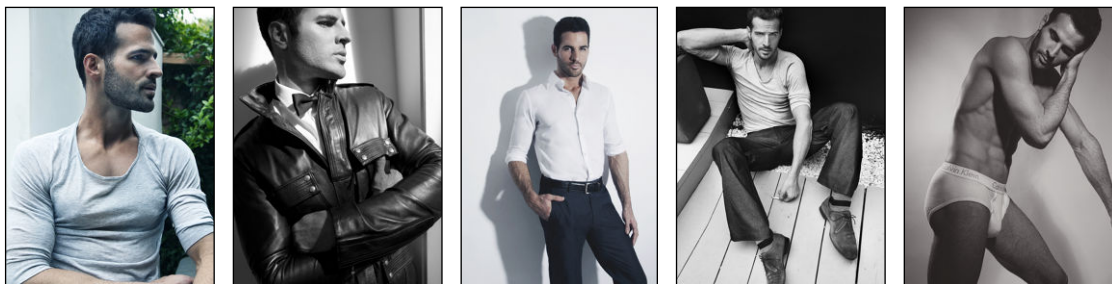

# CHOSEN MODEL MANAGEMENT CLARK LICHTY

HEIGHT: 6'2" HAIR: BROWN EYES: HAZEL SUIT: 40" LENGTH: L SHIRT: 16" SLEEVE: 35" WAIST: 32" INSEAM: 34" SHOE: 12.5

CHOSEN MODEL MANAGEMENT  
**CLARK LICHTY**

HEIGHT: 6'2" HAIR: BROWN EYES: HAZEL SUIT: 40" LENGTH: L SHIRT: 16" SLEEVE: 35" WAIST: 32" INSEAM: 34" SHOE: 12.5