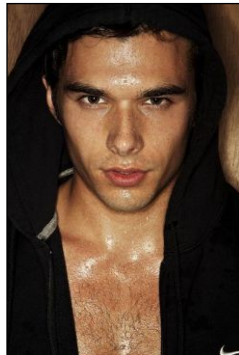

# CHOSEN MODEL MANAGEMENT JOSH SWICKARD

HEIGHT: 6' HAIR: BROWN EYES: BROWN SUIT: 40" LENGTH: R SHIRT: 15.5" SLEEVE: 33" WAIST: 32" INSEAM: 32" SHOE: 10.5

CHOSEN MODEL MANAGEMENT  
**JOSH SWICKARD**

HEIGHT: 6' HAIR: BROWN EYES: BROWN SUIT: 40" LENGTH: R SHIRT: 15.5" SLEEVE: 33" WAIST: 32" INSEAM: 32" SHOE: 10.5