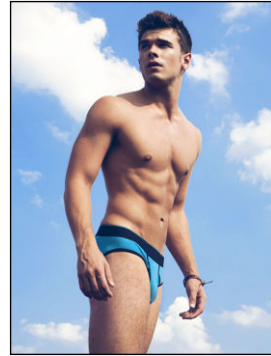

# CHOSEN MODEL MANAGEMENT JOSH SWICKARD

HEIGHT: 6' HAIR: BROWN EYES: BROWN SUIT: 40" LENGTH: R SHIRT: 15.5" SLEEVE: 33" WAIST: 32" INSEAM: 32" SHOE: 10.5

CHOSEN MODEL MANAGEMENT  
**JOSH SWICKARD**

HEIGHT: 6' HAIR: BROWN EYES: BROWN SUIT: 40" LENGTH: R SHIRT: 15.5" SLEEVE: 33" WAIST: 32" INSEAM: 32" SHOE: 10.5