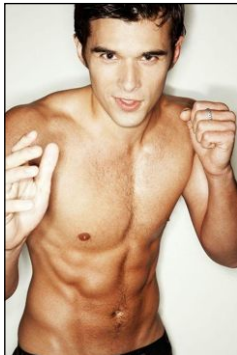

# CHOSEN MODEL MANAGEMENT JOSH SWICKARD

HEIGHT: 6' HAIR: BROWN EYES: BROWN SUIT: 40" LENGTH: R SHIRT: 15.5" SLEEVE: 33" WAIST: 32" INSEAM: 32" SHOE: 10.5

CHOSEN MODEL MANAGEMENT  
**JOSH SWICKARD**

HEIGHT: 6' HAIR: BROWN EYES: BROWN SUIT: 40" LENGTH: R SHIRT: 15.5" SLEEVE: 33" WAIST: 32" INSEAM: 32" SHOE: 10.5