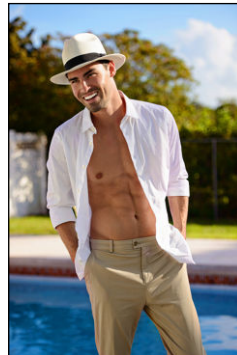

CHOSEN MODEL MANAGEMENT CLAYTON BRANNON

HEIGHT: 6'2" HAIR: BROWN EYES: HAZEL SUIT: 40" LENGTH: L SHIRT: 15.5" SLEEVE: 35" WAIST: 32" INSEAM: 33" SHOE: 11

CHOSEN MODEL MANAGEMENT CLAYTON BRANNON

HEIGHT: 6'2" HAIR: BROWN EYES: HAZEL SUIT: 40" LENGTH: L SHIRT: 15.5" SLEEVE: 35" WAIST: 32" INSEAM: 33" SHOE: 11