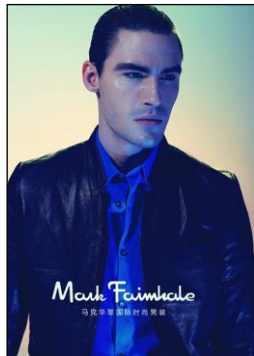

CHOSEN MODEL MANAGEMENT CLAYTON BRANNON

HEIGHT: 6'2" HAIR: BROWN EYES: HAZEL SUIT: 40" LENGTH: L SHIRT: 15.5" SLEEVE: 35" WAIST: 32" INSEAM: 33" SHOE: 11

CHOSEN MODEL MANAGEMENT CLAYTON BRANNON

HEIGHT: 6'2" HAIR: BROWN EYES: HAZEL SUIT: 40" LENGTH: L SHIRT: 15.5" SLEEVE: 35" WAIST: 32" INSEAM: 33" SHOE: 11