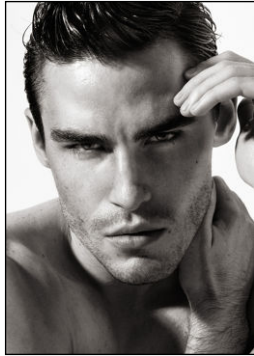

CHOSEN MODEL MANAGEMENT CLAYTON BRANNON

HEIGHT: 6'2" HAIR: BROWN EYES: HAZEL SUIT: 40" LENGTH: L SHIRT: 15.5" SLEEVE: 35" WAIST: 32" INSEAM: 33" SHOE: 11

CHOSEN MODEL MANAGEMENT CLAYTON BRANNON

HEIGHT: 6'2" HAIR: BROWN EYES: HAZEL SUIT: 40" LENGTH: L SHIRT: 15.5" SLEEVE: 35" WAIST: 32" INSEAM: 33" SHOE: 11