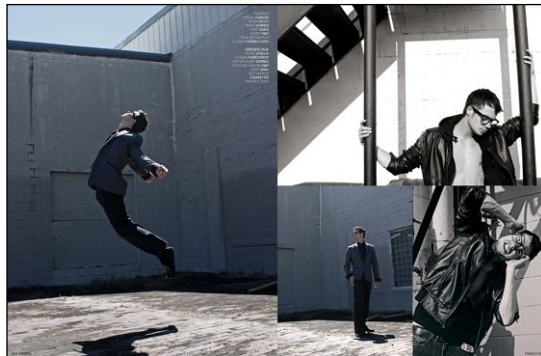

CHOSEN MODEL MANAGEMENT
CARSON NICELY

HEIGHT: 6'1" HAIR: BROWN EYES: BLUE SUIT: 40" LENGTH: L SHIRT: 16" SLEEVE: 35" WAIST: 31" INSEAM: 32" SHOE: 11

CHOSEN MODEL MANAGEMENT
CARSON NICELY

HEIGHT: 6'1" HAIR: BROWN EYES: BLUE SUIT: 40" LENGTH: L SHIRT: 16" SLEEVE: 35" WAIST: 31" INSEAM: 32" SHOE: 11