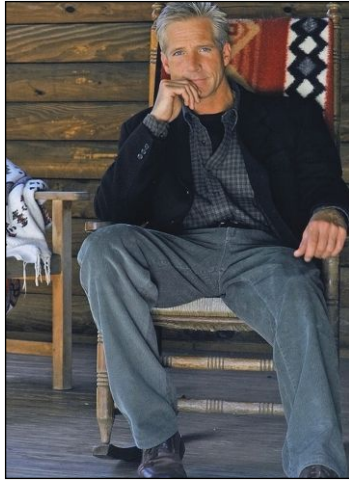

# CHOSEN MODEL MANAGEMENT CHAD POPE

HEIGHT: 6'1" HAIR: SILVER SUIT: 41" LENGTH: L SHIRT: 16.5" SLEEVE: 35" WAIST: 32" INSEAM: 32" SHOE: 10.5

# CHOSEN MODEL MANAGEMENT CHAD POPE

HEIGHT: 6'1" HAIR: SILVER SUIT: 41" LENGTH: L SHIRT: 16.5" SLEEVE: 35" WAIST: 32" INSEAM: 32" SHOE: 10.5

CHOSEN MODEL MANAGEMENT  
**CHAD POPE**

HEIGHT: 6'1" HAIR: SILVER SUIT: 41" LENGTH: L SHIRT: 16.5" SLEEVE: 35" WAIST: 32" INSEAM: 32" SHOE: 10.5