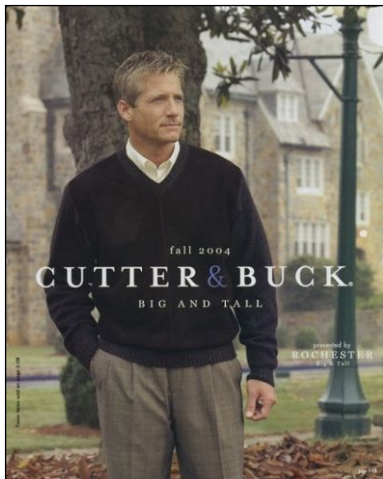

# CHOSEN MODEL MANAGEMENT CHAD POPE

HEIGHT: 6'1" HAIR: SILVER SUIT: 41" LENGTH: L SHIRT: 16.5" SLEEVE: 35" WAIST: 32" INSEAM: 32" SHOE: 10.5

# CHOSEN MODEL MANAGEMENT CHAD POPE

HEIGHT: 6'1" HAIR: SILVER SUIT: 41" LENGTH: L SHIRT: 16.5" SLEEVE: 35" WAIST: 32" INSEAM: 32" SHOE: 10.5

CHOSEN MODEL MANAGEMENT  
**CHAD POPE**

HEIGHT: 6'1" HAIR: SILVER SUIT: 41" LENGTH: L SHIRT: 16.5" SLEEVE: 35" WAIST: 32" INSEAM: 32" SHOE: 10.5