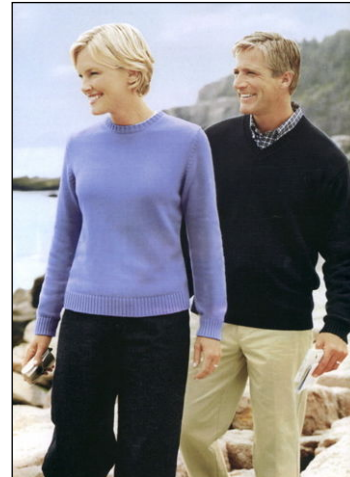

# CHOSEN MODEL MANAGEMENT CHAD POPE

HEIGHT: 6'1" HAIR: SILVER SUIT: 41" LENGTH: L SHIRT: 16.5" SLEEVE: 35" WAIST: 32" INSEAM: 32" SHOE: 10.5

# CHOSEN MODEL MANAGEMENT CHAD POPE

HEIGHT: 6'1" HAIR: SILVER SUIT: 41" LENGTH: L SHIRT: 16.5" SLEEVE: 35" WAIST: 32" INSEAM: 32" SHOE: 10.5

CHOSEN MODEL MANAGEMENT  
**CHAD POPE**

HEIGHT: 6'1" HAIR: SILVER SUIT: 41" LENGTH: L SHIRT: 16.5" SLEEVE: 35" WAIST: 32" INSEAM: 32" SHOE: 10.5