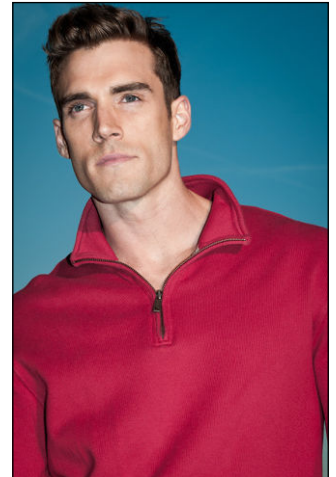

# CHOSEN MODEL MANAGEMENT JOHN KING

HEIGHT: 6'1.5" HAIR: DARK BLONDE EYES: BLUE SUIT: 40" LENGTH: L SHIRT: 15.5" SLEEVE: 34" WAIST: 32" INSEAM: 32" SHOE: 10.5

# CHOSEN MODEL MANAGEMENT JOHN KING

HEIGHT: 6'1.5" HAIR: DARK BLONDE EYES: BLUE SUIT: 40" LENGTH: L SHIRT: 15.5" SLEEVE: 34" WAIST: 32" INSEAM: 32" SHOE: 10.5

CHOSEN MODEL MANAGEMENT  
**JOHN KING**

HEIGHT: 6'1.5" HAIR: DARK BLONDE EYES: BLUE SUIT: 40" LENGTH: L SHIRT: 15.5" SLEEVE: 34" WAIST: 32" INSEAM: 32" SHOE: 10.5