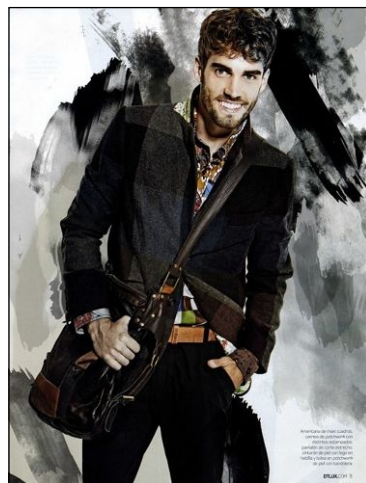

# CHOSEN MODEL MANAGEMENT JOHN KING

HEIGHT: 6'1.5" HAIR: DARK BLONDE EYES: BLUE SUIT: 40" LENGTH: L SHIRT: 15.5" SLEEVE: 34" WAIST: 32" INSEAM: 32" SHOE: 10.5

# CHOSEN MODEL MANAGEMENT JOHN KING

HEIGHT: 6'1.5" HAIR: DARK BLONDE EYES: BLUE SUIT: 40" LENGTH: L SHIRT: 15.5" SLEEVE: 34" WAIST: 32" INSEAM: 32" SHOE: 10.5

CHOSEN MODEL MANAGEMENT  
**JOHN KING**

HEIGHT: 6'1.5" HAIR: DARK BLONDE EYES: BLUE SUIT: 40" LENGTH: L SHIRT: 15.5" SLEEVE: 34" WAIST: 32" INSEAM: 32" SHOE: 10.5