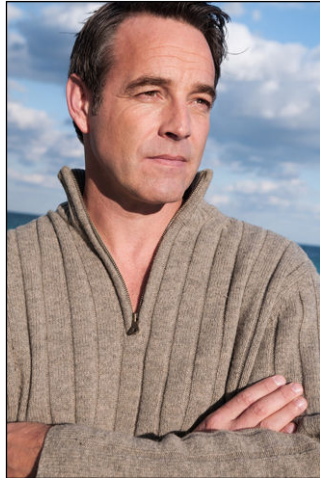

CHOSEN MODEL MANAGEMENT RUSSELL SMITH

HEIGHT: 6'2" HAIR: BROWN EYES: BROWN SUIT: 41" LENGTH: L SHIRT: 16" SLEEVE: 35" WAIST: 32" INSEAM: 34" SHOE: 11.5

CHOSEN MODEL MANAGEMENT RUSSELL SMITH

HEIGHT: 6'2" HAIR: BROWN EYES: BROWN SUIT: 41" LENGTH: L SHIRT: 16" SLEEVE: 35" WAIST: 32" INSEAM: 34" SHOE: 11.5

CHOSEN MODEL MANAGEMENT
RUSSELL SMITH

HEIGHT: 6'2" HAIR: BROWN EYES: BROWN SUIT: 41" LENGTH: L SHIRT: 16" SLEEVE: 35" WAIST: 32" INSEAM: 34" SHOE: 11.5