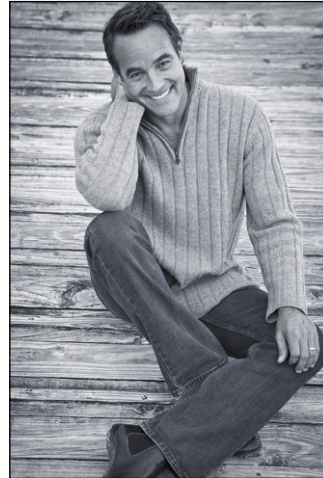

# CHOSEN MODEL MANAGEMENT RUSSELL SMITH

HEIGHT: 6'2" HAIR: BROWN EYES: BROWN SUIT: 41" LENGTH: L SHIRT: 16" SLEEVE: 35" WAIST: 32" INSEAM: 34" SHOE: 11.5

# CHOSEN MODEL MANAGEMENT RUSSELL SMITH

HEIGHT: 6'2" HAIR: BROWN EYES: BROWN SUIT: 41" LENGTH: L SHIRT: 16" SLEEVE: 35" WAIST: 32" INSEAM: 34" SHOE: 11.5

CHOSEN MODEL MANAGEMENT  
**RUSSELL SMITH**

HEIGHT: 6'2" HAIR: BROWN EYES: BROWN SUIT: 41" LENGTH: L SHIRT: 16" SLEEVE: 35" WAIST: 32" INSEAM: 34" SHOE: 11.5