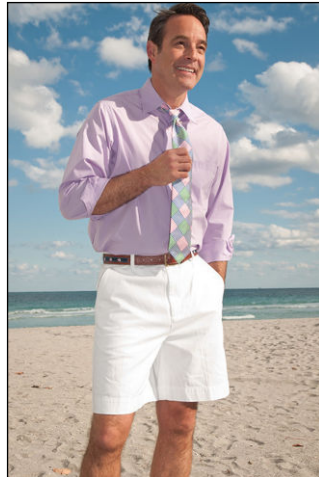

# CHOSEN MODEL MANAGEMENT RUSSELL SMITH

HEIGHT: 6'2" HAIR: BROWN EYES: BROWN SUIT: 41" LENGTH: L SHIRT: 16" SLEEVE: 35" WAIST: 32" INSEAM: 34" SHOE: 11.5

# CHOSEN MODEL MANAGEMENT RUSSELL SMITH

HEIGHT: 6'2" HAIR: BROWN EYES: BROWN SUIT: 41" LENGTH: L SHIRT: 16" SLEEVE: 35" WAIST: 32" INSEAM: 34" SHOE: 11.5

CHOSEN MODEL MANAGEMENT  
**RUSSELL SMITH**

HEIGHT: 6'2" HAIR: BROWN EYES: BROWN SUIT: 41" LENGTH: L SHIRT: 16" SLEEVE: 35" WAIST: 32" INSEAM: 34" SHOE: 11.5