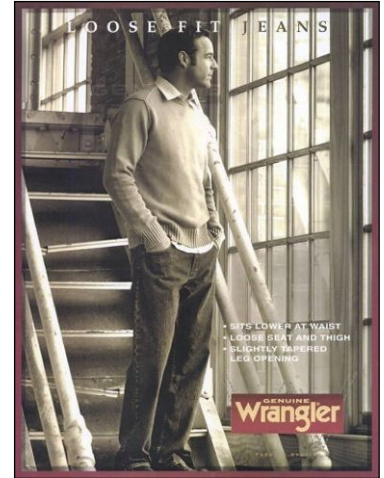

CHOSEN MODEL MANAGEMENT RUSSELL SMITH

HEIGHT: 6'2" HAIR: BROWN EYES: BROWN SUIT: 41" LENGTH: L SHIRT: 16" SLEEVE: 35" WAIST: 32" INSEAM: 34" SHOE: 11.5

CHOSEN MODEL MANAGEMENT RUSSELL SMITH

HEIGHT: 6'2" HAIR: BROWN EYES: BROWN SUIT: 41" LENGTH: L SHIRT: 16" SLEEVE: 35" WAIST: 32" INSEAM: 34" SHOE: 11.5

CHOSEN MODEL MANAGEMENT
RUSSELL SMITH

HEIGHT: 6'2" HAIR: BROWN EYES: BROWN SUIT: 41" LENGTH: L SHIRT: 16" SLEEVE: 35" WAIST: 32" INSEAM: 34" SHOE: 11.5