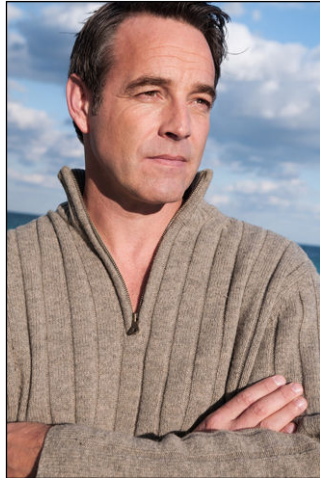

# CHOSEN MODEL MANAGEMENT RUSSELL SMITH

HEIGHT: 6'2" HAIR: BROWN EYES: BROWN SUIT: 41" LENGTH: L SHIRT: 16" SLEEVE: 35" WAIST: 32" INSEAM: 34" SHOE: 11.5

# CHOSEN MODEL MANAGEMENT RUSSELL SMITH

HEIGHT: 6'2" HAIR: BROWN EYES: BROWN SUIT: 41" LENGTH: L SHIRT: 16" SLEEVE: 35" WAIST: 32" INSEAM: 34" SHOE: 11.5

CHOSEN MODEL MANAGEMENT  
**RUSSELL SMITH**

HEIGHT: 6'2" HAIR: BROWN EYES: BROWN SUIT: 41" LENGTH: L SHIRT: 16" SLEEVE: 35" WAIST: 32" INSEAM: 34" SHOE: 11.5