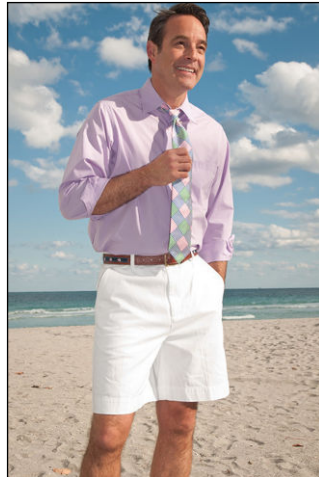

CHOSEN MODEL MANAGEMENT RUSSELL SMITH

HEIGHT: 6'2" HAIR: BROWN EYES: BROWN SUIT: 41" LENGTH: L SHIRT: 16" SLEEVE: 35" WAIST: 32" INSEAM: 34" SHOE: 11.5

CHOSEN MODEL MANAGEMENT RUSSELL SMITH

HEIGHT: 6'2" HAIR: BROWN EYES: BROWN SUIT: 41" LENGTH: L SHIRT: 16" SLEEVE: 35" WAIST: 32" INSEAM: 34" SHOE: 11.5

CHOSEN MODEL MANAGEMENT
RUSSELL SMITH

HEIGHT: 6'2" HAIR: BROWN EYES: BROWN SUIT: 41" LENGTH: L SHIRT: 16" SLEEVE: 35" WAIST: 32" INSEAM: 34" SHOE: 11.5