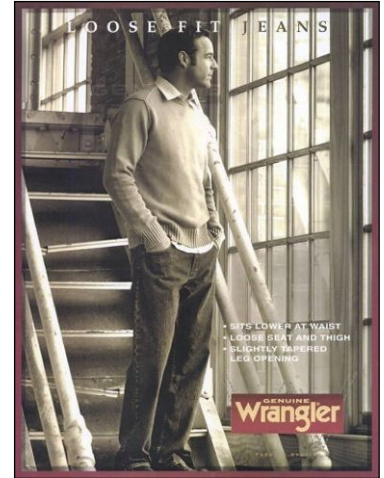

# CHOSEN MODEL MANAGEMENT RUSSELL SMITH

HEIGHT: 6'2" HAIR: BROWN EYES: BROWN SUIT: 41" LENGTH: L SHIRT: 16" SLEEVE: 35" WAIST: 32" INSEAM: 34" SHOE: 11.5

# CHOSEN MODEL MANAGEMENT RUSSELL SMITH

HEIGHT: 6'2" HAIR: BROWN EYES: BROWN SUIT: 41" LENGTH: L SHIRT: 16" SLEEVE: 35" WAIST: 32" INSEAM: 34" SHOE: 11.5

CHOSEN MODEL MANAGEMENT  
**RUSSELL SMITH**

HEIGHT: 6'2" HAIR: BROWN EYES: BROWN SUIT: 41" LENGTH: L SHIRT: 16" SLEEVE: 35" WAIST: 32" INSEAM: 34" SHOE: 11.5