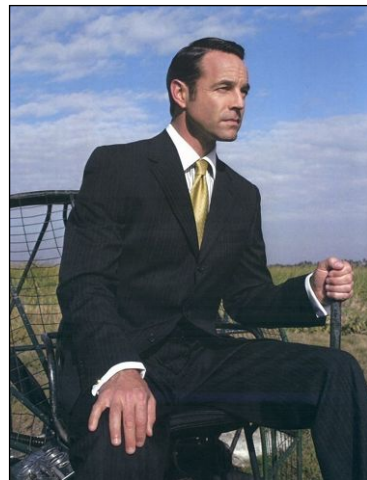

# CHOSEN MODEL MANAGEMENT RUSSELL SMITH

HEIGHT: 6'2" HAIR: BROWN EYES: BROWN SUIT: 41" LENGTH: L SHIRT: 16" SLEEVE: 35" WAIST: 32" INSEAM: 34" SHOE: 11.5

# CHOSEN MODEL MANAGEMENT RUSSELL SMITH

HEIGHT: 6'2" HAIR: BROWN EYES: BROWN SUIT: 41" LENGTH: L SHIRT: 16" SLEEVE: 35" WAIST: 32" INSEAM: 34" SHOE: 11.5

CHOSEN MODEL MANAGEMENT  
**RUSSELL SMITH**

HEIGHT: 6'2" HAIR: BROWN EYES: BROWN SUIT: 41" LENGTH: L SHIRT: 16" SLEEVE: 35" WAIST: 32" INSEAM: 34" SHOE: 11.5