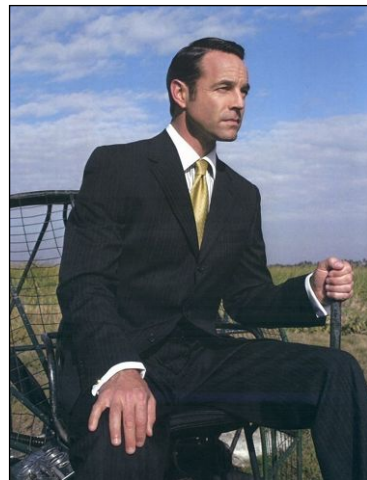

CHOSEN MODEL MANAGEMENT RUSSELL SMITH

HEIGHT: 6'2" HAIR: BROWN EYES: BROWN SUIT: 41" LENGTH: L SHIRT: 16" SLEEVE: 35" WAIST: 32" INSEAM: 34" SHOE: 11.5

CHOSEN MODEL MANAGEMENT RUSSELL SMITH

HEIGHT: 6'2" HAIR: BROWN EYES: BROWN SUIT: 41" LENGTH: L SHIRT: 16" SLEEVE: 35" WAIST: 32" INSEAM: 34" SHOE: 11.5

CHOSEN MODEL MANAGEMENT
RUSSELL SMITH

HEIGHT: 6'2" HAIR: BROWN EYES: BROWN SUIT: 41" LENGTH: L SHIRT: 16" SLEEVE: 35" WAIST: 32" INSEAM: 34" SHOE: 11.5