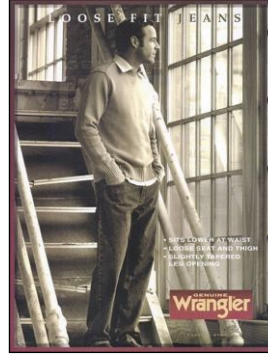

# CHOSEN MODEL MANAGEMENT RUSSELL SMITH

HEIGHT: 6'2" HAIR: BROWN EYES: BROWN SUIT: 41" LENGTH: L SHIRT: 16" SLEEVE: 35" WAIST: 32" INSEAM: 34" SHOE: 11.5

CHOSEN MODEL MANAGEMENT  
**RUSSELL SMITH**

HEIGHT: 6'2" HAIR: BROWN EYES: BROWN SUIT: 41" LENGTH: L SHIRT: 16" SLEEVE: 35" WAIST: 32" INSEAM: 34" SHOE: 11.5