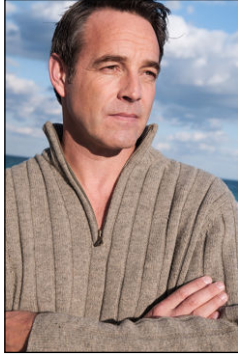

# CHOSEN MODEL MANAGEMENT RUSSELL SMITH

HEIGHT: 6'2" HAIR: BROWN EYES: BROWN SUIT: 41" LENGTH: L SHIRT: 16" SLEEVE: 35" WAIST: 32" INSEAM: 34" SHOE: 11.5

CHOSEN MODEL MANAGEMENT  
**RUSSELL SMITH**

HEIGHT: 6'2" HAIR: BROWN EYES: BROWN SUIT: 41" LENGTH: L SHIRT: 16" SLEEVE: 35" WAIST: 32" INSEAM: 34" SHOE: 11.5