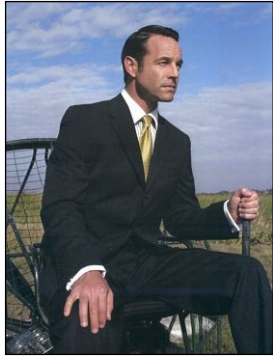

# CHOSEN MODEL MANAGEMENT RUSSELL SMITH

HEIGHT: 6'2" HAIR: BROWN EYES: BROWN SUIT: 41" LENGTH: L SHIRT: 16" SLEEVE: 35" WAIST: 32" INSEAM: 34" SHOE: 11.5

CHOSEN MODEL MANAGEMENT  
**RUSSELL SMITH**

HEIGHT: 6'2" HAIR: BROWN EYES: BROWN SUIT: 41" LENGTH: L SHIRT: 16" SLEEVE: 35" WAIST: 32" INSEAM: 34" SHOE: 11.5