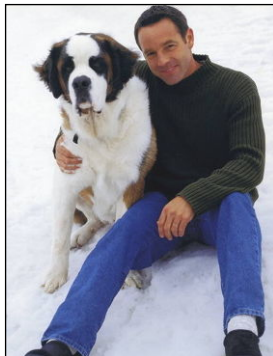

# CHOSEN MODEL MANAGEMENT RUSSELL SMITH

HEIGHT: 6'2" HAIR: BROWN EYES: BROWN SUIT: 41" LENGTH: L SHIRT: 16" SLEEVE: 35" WAIST: 32" INSEAM: 34" SHOE: 11.5

CHOSEN MODEL MANAGEMENT  
**RUSSELL SMITH**

HEIGHT: 6'2" HAIR: BROWN EYES: BROWN SUIT: 41" LENGTH: L SHIRT: 16" SLEEVE: 35" WAIST: 32" INSEAM: 34" SHOE: 11.5