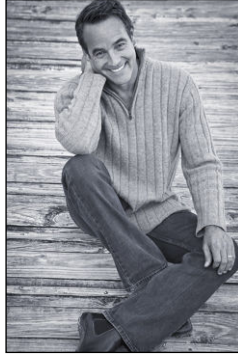

# CHOSEN MODEL MANAGEMENT RUSSELL SMITH

HEIGHT: 6'2" HAIR: BROWN EYES: BROWN SUIT: 41" LENGTH: L SHIRT: 16" SLEEVE: 35" WAIST: 32" INSEAM: 34" SHOE: 11.5

CHOSEN MODEL MANAGEMENT  
**RUSSELL SMITH**

HEIGHT: 6'2" HAIR: BROWN EYES: BROWN SUIT: 41" LENGTH: L SHIRT: 16" SLEEVE: 35" WAIST: 32" INSEAM: 34" SHOE: 11.5