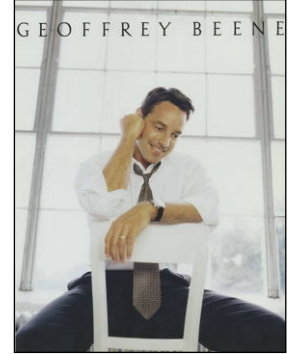

# CHOSEN MODEL MANAGEMENT RUSSELL SMITH

HEIGHT: 6'2" HAIR: BROWN EYES: BROWN SUIT: 41" LENGTH: L SHIRT: 16" SLEEVE: 35" WAIST: 32" INSEAM: 34" SHOE: 11.5

CHOSEN MODEL MANAGEMENT  
**RUSSELL SMITH**

HEIGHT: 6'2" HAIR: BROWN EYES: BROWN SUIT: 41" LENGTH: L SHIRT: 16" SLEEVE: 35" WAIST: 32" INSEAM: 34" SHOE: 11.5