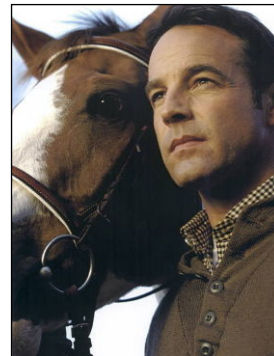

# CHOSEN MODEL MANAGEMENT RUSSELL SMITH

HEIGHT: 6'2" HAIR: BROWN EYES: BROWN SUIT: 41" LENGTH: L SHIRT: 16" SLEEVE: 35" WAIST: 32" INSEAM: 34" SHOE: 11.5

CHOSEN MODEL MANAGEMENT  
**RUSSELL SMITH**

HEIGHT: 6'2" HAIR: BROWN EYES: BROWN SUIT: 41" LENGTH: L SHIRT: 16" SLEEVE: 35" WAIST: 32" INSEAM: 34" SHOE: 11.5