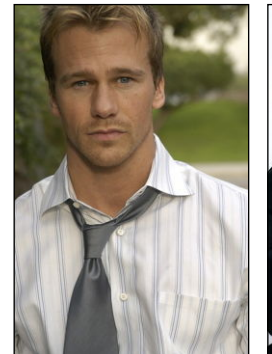

# CHOSEN MODEL MANAGEMENT RUSTY JOINER

HEIGHT: 5'11" HAIR: DARK BLONDE EYES: BLUE SUIT: 40" LENGTH: R SHIRT: 15" SLEEVE: 34" WAIST: 31" INSEAM: 32" SHOE: 10