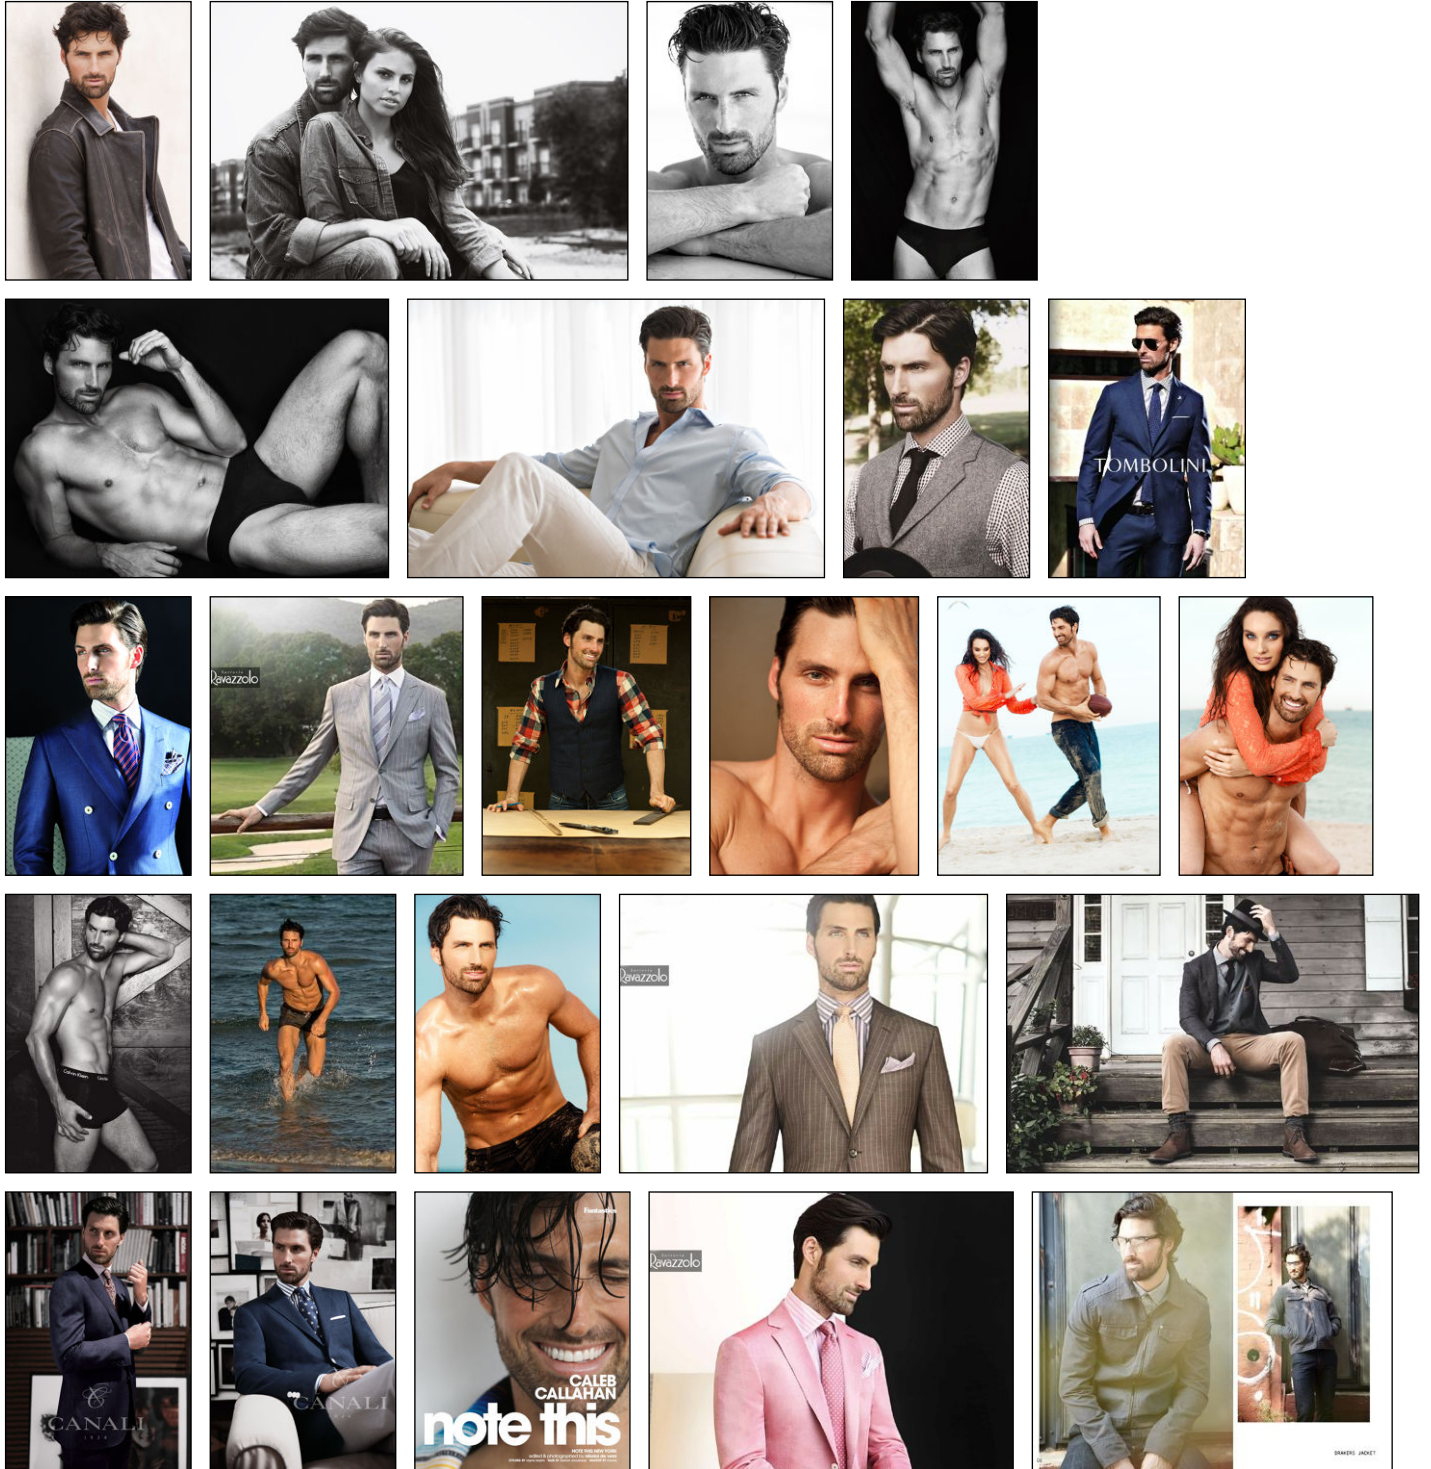

CHOSEN MODEL MANAGEMENT CALEB CALLAHAN

HEIGHT: 6'2" HAIR: BLACK EYES: BLUE SUIT: 40" LENGTH: L SHIRT: 14.5" SLEEVE: 34" WAIST: 32" INSEAM: 34" SHOE: 12

CHOSEN MODEL MANAGEMENT CALEB CALLAHAN

HEIGHT: 6'2" HAIR: BLACK EYES: BLUE SUIT: 40" LENGTH: L SHIRT: 14.5" SLEEVE: 34" WAIST: 32" INSEAM: 34" SHOE: 12