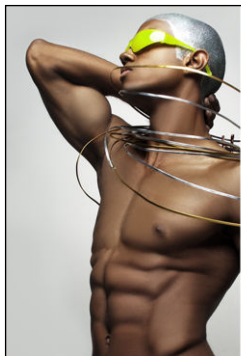

CHOSEN MODEL MANAGEMENT  
**RAY BING**

HEIGHT: 6'1" HAIR: BLACK EYES: BROWN SUIT: 40" LENGTH: L SHIRT: 15" SLEEVE: 36" WAIST: 29" INSEAM: 33" SHOE: 11.5

CHOSEN MODEL MANAGEMENT  
**RAY BING**

HEIGHT: 6'1" HAIR: BLACK EYES: BROWN SUIT: 40" LENGTH: L SHIRT: 15" SLEEVE: 36" WAIST: 29" INSEAM: 33" SHOE: 11.5

CHOSEN MODEL MANAGEMENT  
**RAY BING**

HEIGHT: 6'1" HAIR: BLACK EYES: BROWN SUIT: 40" LENGTH: L SHIRT: 15" SLEEVE: 36" WAIST: 29" INSEAM: 33" SHOE: 11.5

---