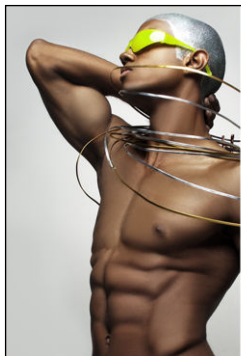

CHOSEN MODEL MANAGEMENT
RAY BING

HEIGHT: 6'1" HAIR: BLACK EYES: BROWN SUIT: 40" LENGTH: L SHIRT: 15" SLEEVE: 36" WAIST: 29" INSEAM: 33" SHOE: 11.5

CHOSEN MODEL MANAGEMENT
RAY BING

HEIGHT: 6'1" HAIR: BLACK EYES: BROWN SUIT: 40" LENGTH: L SHIRT: 15" SLEEVE: 36" WAIST: 29" INSEAM: 33" SHOE: 11.5

CHOSEN MODEL MANAGEMENT
RAY BING

HEIGHT: 6'1" HAIR: BLACK EYES: BROWN SUIT: 40" LENGTH: L SHIRT: 15" SLEEVE: 36" WAIST: 29" INSEAM: 33" SHOE: 11.5