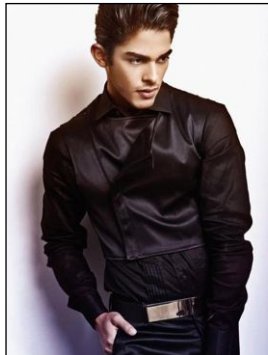

CHOSEN MODEL MANAGEMENT WIL ALEMAN

HEIGHT: 6'1" HAIR: BLACK EYES: BROWN SUIT: 39" LENGTH: L WAIST: 32" INSEAM: 33" SHOE: 11

CHOSEN MODEL MANAGEMENT
WIL ALEMAN

HEIGHT: 6'1" HAIR: BLACK EYES: BROWN SUIT: 39" LENGTH: L WAIST: 32" INSEAM: 33" SHOE: 11