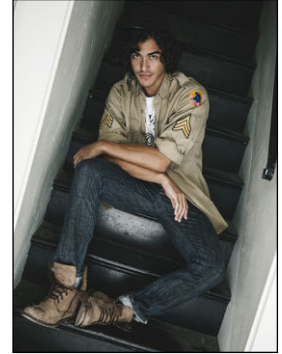

CHOSEN MODEL MANAGEMENT WIL ALEMAN

HEIGHT: 6'1" HAIR: BLACK EYES: BROWN SUIT: 39" LENGTH: L WAIST: 32" INSEAM: 33" SHOE: 11

CHOSEN MODEL MANAGEMENT
WIL ALEMAN

HEIGHT: 6'1" HAIR: BLACK EYES: BROWN SUIT: 39" LENGTH: L WAIST: 32" INSEAM: 33" SHOE: 11