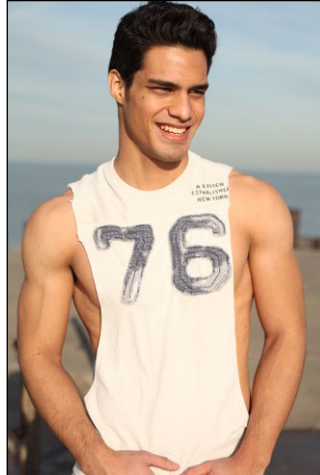

CHOSEN MODEL MANAGEMENT
PAULO GONZALES

HEIGHT: 6' HAIR: BLACK EYES: BROWN SUIT: 41" LENGTH: R SHIRT: 16" SLEEVE: 33" WAIST: 31" INSEAM: 32" SHOE: 9.5

CHOSEN MODEL MANAGEMENT
PAULO GONZALES

HEIGHT: 6' HAIR: BLACK EYES: BROWN SUIT: 41" LENGTH: R SHIRT: 16" SLEEVE: 33" WAIST: 31" INSEAM: 32" SHOE: 9.5