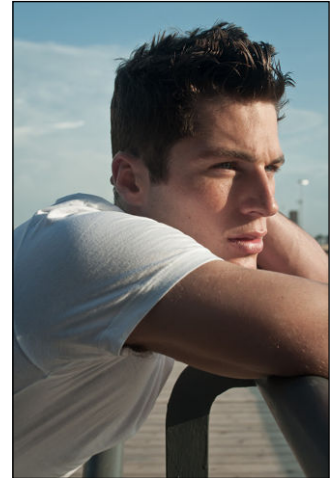

CHOSEN MODEL MANAGEMENT COLIN RYAN

HEIGHT: 6' HAIR: BROWN EYES: BLUE SUIT: 40" LENGTH: R SHIRT: 16" SLEEVE: 32" WAIST: 31" INSEAM: 32" SHOE: 10.5

CHOSEN MODEL MANAGEMENT COLIN RYAN

HEIGHT: 6' HAIR: BROWN EYES: BLUE SUIT: 40" LENGTH: R SHIRT: 16" SLEEVE: 32" WAIST: 31" INSEAM: 32" SHOE: 10.5

CHOSEN MODEL MANAGEMENT
COLIN RYAN

HEIGHT: 6' HAIR: BROWN EYES: BLUE SUIT: 40" LENGTH: R SHIRT: 16" SLEEVE: 32" WAIST: 31" INSEAM: 32" SHOE: 10.5