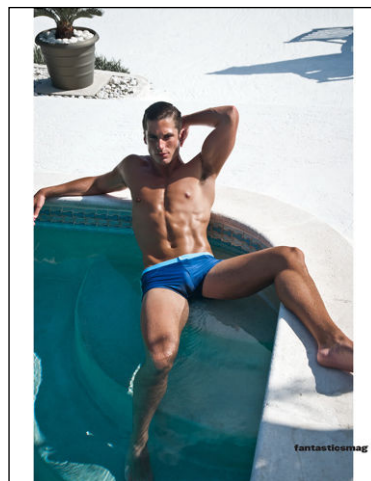

CHOSEN MODEL MANAGEMENT COLIN RYAN

HEIGHT: 6' HAIR: BROWN EYES: BLUE SUIT: 40" LENGTH: R SHIRT: 16" SLEEVE: 32" WAIST: 31" INSEAM: 32" SHOE: 10.5

CHOSEN MODEL MANAGEMENT COLIN RYAN

HEIGHT: 6' HAIR: BROWN EYES: BLUE SUIT: 40" LENGTH: R SHIRT: 16" SLEEVE: 32" WAIST: 31" INSEAM: 32" SHOE: 10.5

CHOSEN MODEL MANAGEMENT
COLIN RYAN

HEIGHT: 6' HAIR: BROWN EYES: BLUE SUIT: 40" LENGTH: R SHIRT: 16" SLEEVE: 32" WAIST: 31" INSEAM: 32" SHOE: 10.5