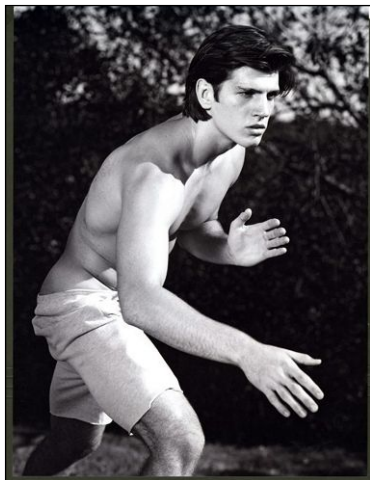

CHOSEN MODEL MANAGEMENT
ADAM MILLER

HEIGHT: 6' HAIR: AUBURN EYES: BROWN SUIT: 40" LENGTH: R SHIRT: 15.5" SLEEVE: 33" WAIST: 31" INSEAM: 32" SHOE: 11

CHOSEN MODEL MANAGEMENT
ADAM MILLER

HEIGHT: 6' HAIR: AUBURN EYES: BROWN SUIT: 40" LENGTH: R SHIRT: 15.5" SLEEVE: 33" WAIST: 31" INSEAM: 32" SHOE: 11

CHOSEN MODEL MANAGEMENT
ADAM MILLER

HEIGHT: 6' HAIR: AUBURN EYES: BROWN SUIT: 40" LENGTH: R SHIRT: 15.5" SLEEVE: 33" WAIST: 31" INSEAM: 32" SHOE: 11