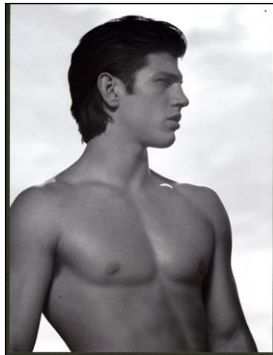

CHOSEN MODEL MANAGEMENT ADAM MILLER

HEIGHT: 6' HAIR: AUBURN EYES: BROWN SUIT: 40" LENGTH: R SHIRT: 15.5" SLEEVE: 33" WAIST: 31" INSEAM: 32" SHOE: 11

CHOSEN MODEL MANAGEMENT
ADAM MILLER

HEIGHT: 6' HAIR: AUBURN EYES: BROWN SUIT: 40" LENGTH: R SHIRT: 15.5" SLEEVE: 33" WAIST: 31" INSEAM: 32" SHOE: 11