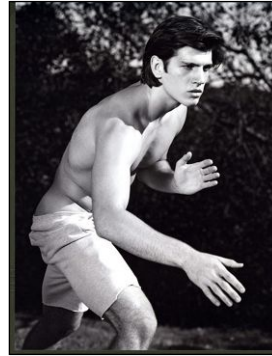

CHOSEN MODEL MANAGEMENT ADAM MILLER

HEIGHT: 6' HAIR: AUBURN EYES: BROWN SUIT: 40" LENGTH: R SHIRT: 15.5" SLEEVE: 33" WAIST: 31" INSEAM: 32" SHOE: 11

CHOSEN MODEL MANAGEMENT
ADAM MILLER

HEIGHT: 6' HAIR: AUBURN EYES: BROWN SUIT: 40" LENGTH: R SHIRT: 15.5" SLEEVE: 33" WAIST: 31" INSEAM: 32" SHOE: 11