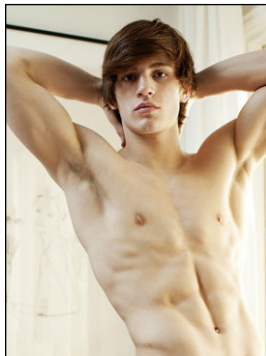

CHOSEN MODEL MANAGEMENT ADAM MILLER

HEIGHT: 6' HAIR: AUBURN EYES: BROWN SUIT: 40" LENGTH: R SHIRT: 15.5" SLEEVE: 33" WAIST: 31" INSEAM: 32" SHOE: 11

CHOSEN MODEL MANAGEMENT
ADAM MILLER

HEIGHT: 6' HAIR: AUBURN EYES: BROWN SUIT: 40" LENGTH: R SHIRT: 15.5" SLEEVE: 33" WAIST: 31" INSEAM: 32" SHOE: 11