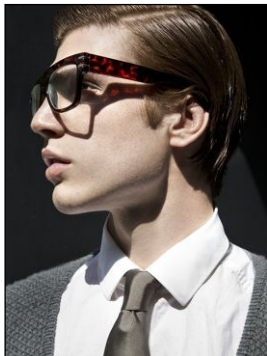

CHOSEN MODEL MANAGEMENT ADAM MILLER

HEIGHT: 6' HAIR: AUBURN EYES: BROWN SUIT: 40" LENGTH: R SHIRT: 15.5" SLEEVE: 33" WAIST: 31" INSEAM: 32" SHOE: 11

CHOSEN MODEL MANAGEMENT
ADAM MILLER

HEIGHT: 6' HAIR: AUBURN EYES: BROWN SUIT: 40" LENGTH: R SHIRT: 15.5" SLEEVE: 33" WAIST: 31" INSEAM: 32" SHOE: 11